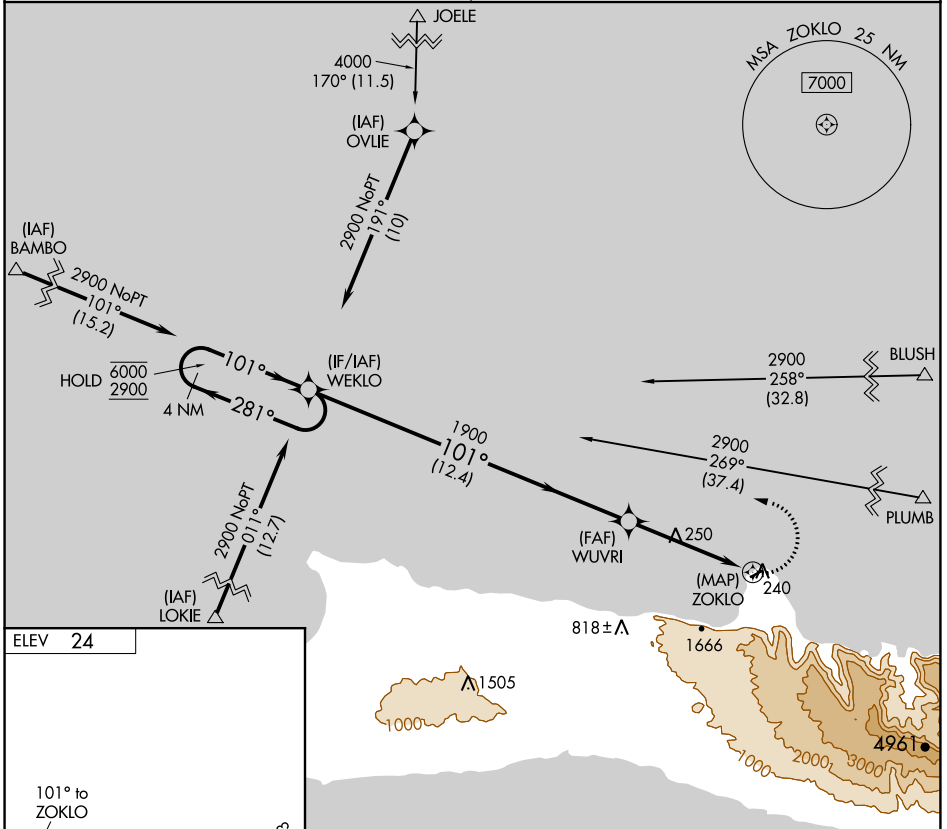

APP CRS	Rwy Idg	N/A
101°	TDZE	N/A
	Apt Elev	24

# RNAV (GPS)-B

KALAUPAPA (LUP) (PHLU)

RNP APCH.	<p>⚠ Circling NA southeast of Rwy 5-23.          ⚠ NA Procedure NA at night.          Use Kaunakakai altimeter setting.</p>	<p>MISSED APPROACH: Climbing left turn to 2900 direct WEKLO and hold.</p>
<p>HCF CENTER  <b>124.1 317.5</b></p>		

4 NM Holding Pattern		WEKLO		2900	WEKLO
6000	← 281°	→ 101°	101°	1900	ZOKLO
2900			12.4 NM	4.8 NM	
CATEGORY	A	B	C	D	
<input checked="" type="checkbox"/> CIRCLING	680-1	656 (700-1)		NA	

PAC, 31 OCT 2024 to 26 DEC 2024

PAC, 31 OCT 2024 to 26 DEC 2024