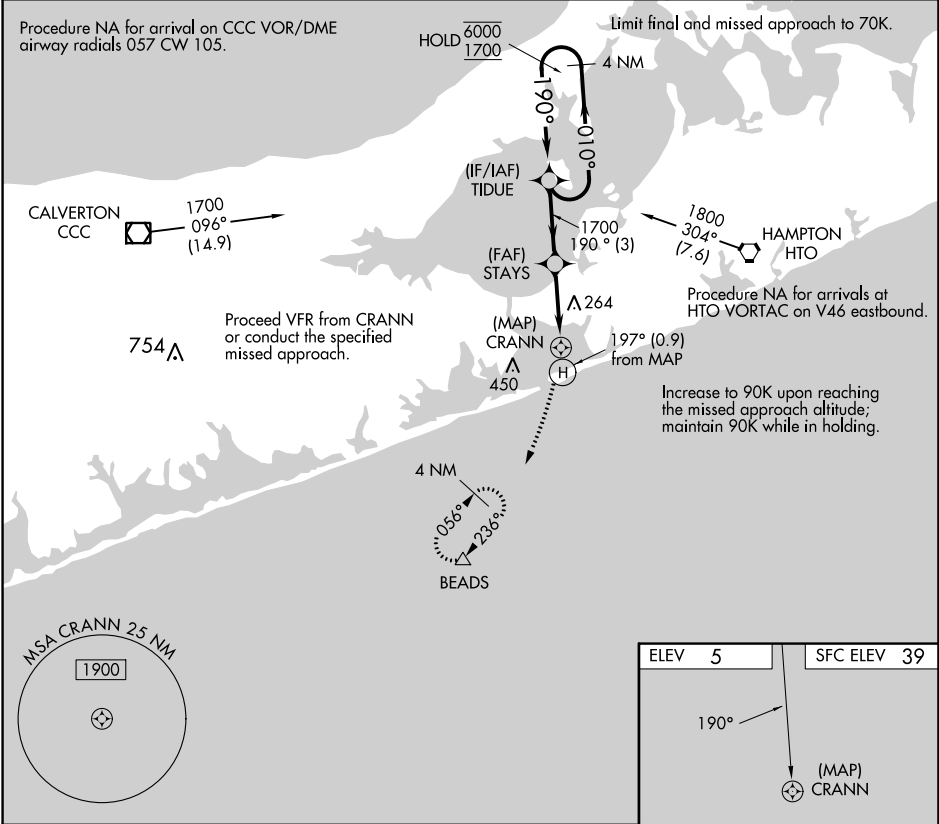

# COPTER RNAV (GPS) 190° SOUTHAMPTON (87N)

APP CRS <b>190°</b>	Rwy Idg Sfc Elev Apt Elev	<b>N/A</b> <b>39</b> <b>5</b>
------------------------	---------------------------------	-------------------------------------

RNP APCH.	MISSED APPROACH: Climbing right turn to 2000 direct BEADS and hold.
<p><b>▲ NA</b> Procedure NA at night. Use Westhampton Beach altimeter setting.</p>	

FOK ASOS <b>119.925</b>	NEW YORK APP CON <b>125.975</b>	CTAF <b>122.9</b>
----------------------------	------------------------------------	----------------------

NE-2, 28 NOV 2024 to 26 DEC 2024

NE-2, 28 NOV 2024 to 26 DEC 2024

CATEGORY	COPTER
LNAV MDA	560-1 521 (600-1)

# COPTER RNAV (GPS) 190°