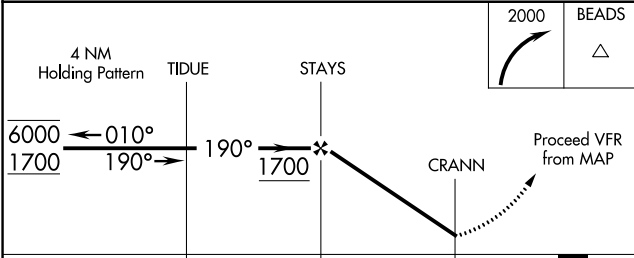

CATEGORY	COPTER
LNAV MDA	560-1 521 (600-1)

COPTER RNAV (GPS) 190°