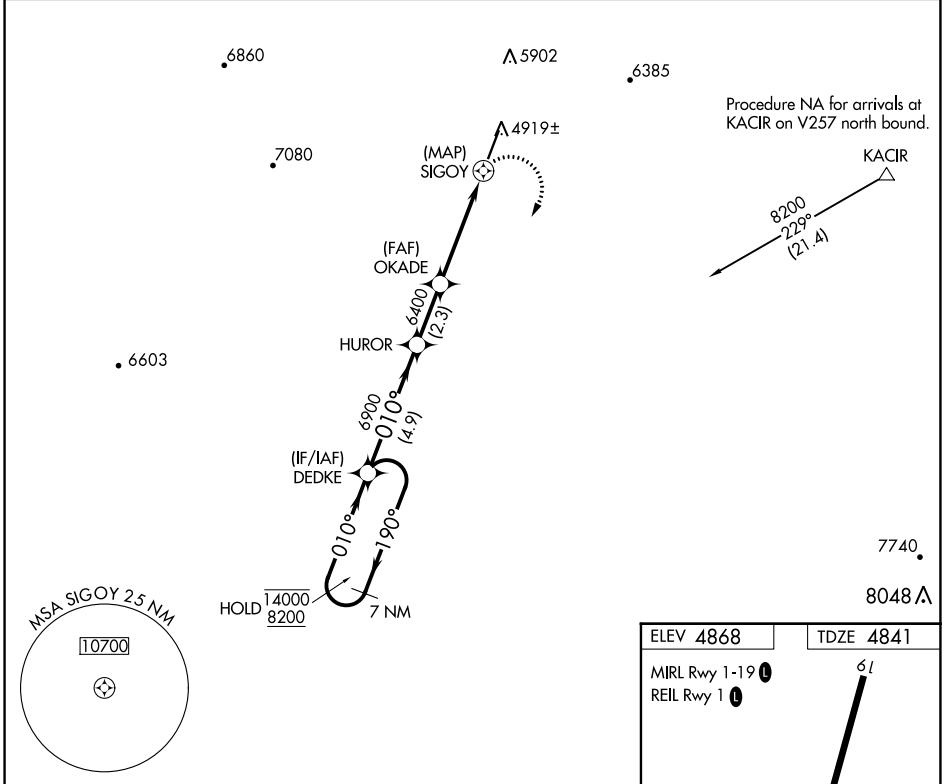

APP CRS	Rwy Idg	6200
010°	TDZE	4841
	Apt Elev	4868

RNAV (GPS) RWY 1

KANAB MUNI (KNB)

RNP APCH - GPS.	MISSED APPROACH: Climbing right turn to 8200 direct DEDKE and hold, continue climb-in-hold to 8200.
<p>▼ Circling Rwy 19 NA at night. Circling NA for Cat C west of Rwy 1-19.</p>	

AWOS-3 133.175	LOS ANGELES CENTER 124.2 343.6	UNICOM 122.8 (CTAF)
--------------------------	--	-------------------------------

CATEGORY	A	B	C	D
RNAV MDA	5500-1	659 (700-1)	5800-3 959 (1000-3)	NA
CIRCLING	5500-1 632 (700-1)	6100-1½ 1232 (1300-1½)	6400-3 1532 (1600-3)	NA