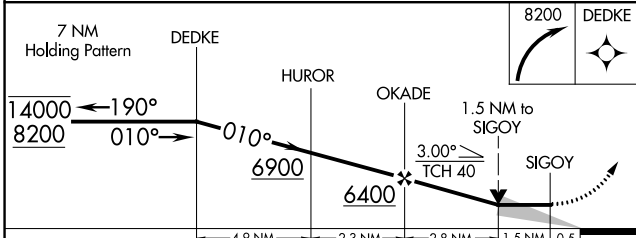

APP CRS	Rwy Idg	6200
010°	TDZE	4841
	Apt Elev	4868

RNAV (GPS) RWY 1

KANAB MUNI (KNB)

RNP APCH - GPS.	MISSED APPROACH: Climbing right turn to 8200 direct DEDKE and hold, continue climb-in-hold to 8200.
▼ Circling Rwy 19 NA at night. Circling NA for Cat C west of Rwy 1-19.	

AWOS-3 133.175	LOS ANGELES CENTER 124.2 343.6	UNICOM 122.8 (CTAF)

CATEGORY	A	B	C	D
RNAV MDA	5500-1	659 (700-1)	5800-3 959 (1000-3)	NA
CIRCLING	5500-1 632 (700-1)	6100-1½ 1232 (1300-1½)	6400-3 1532 (1600-3)	NA