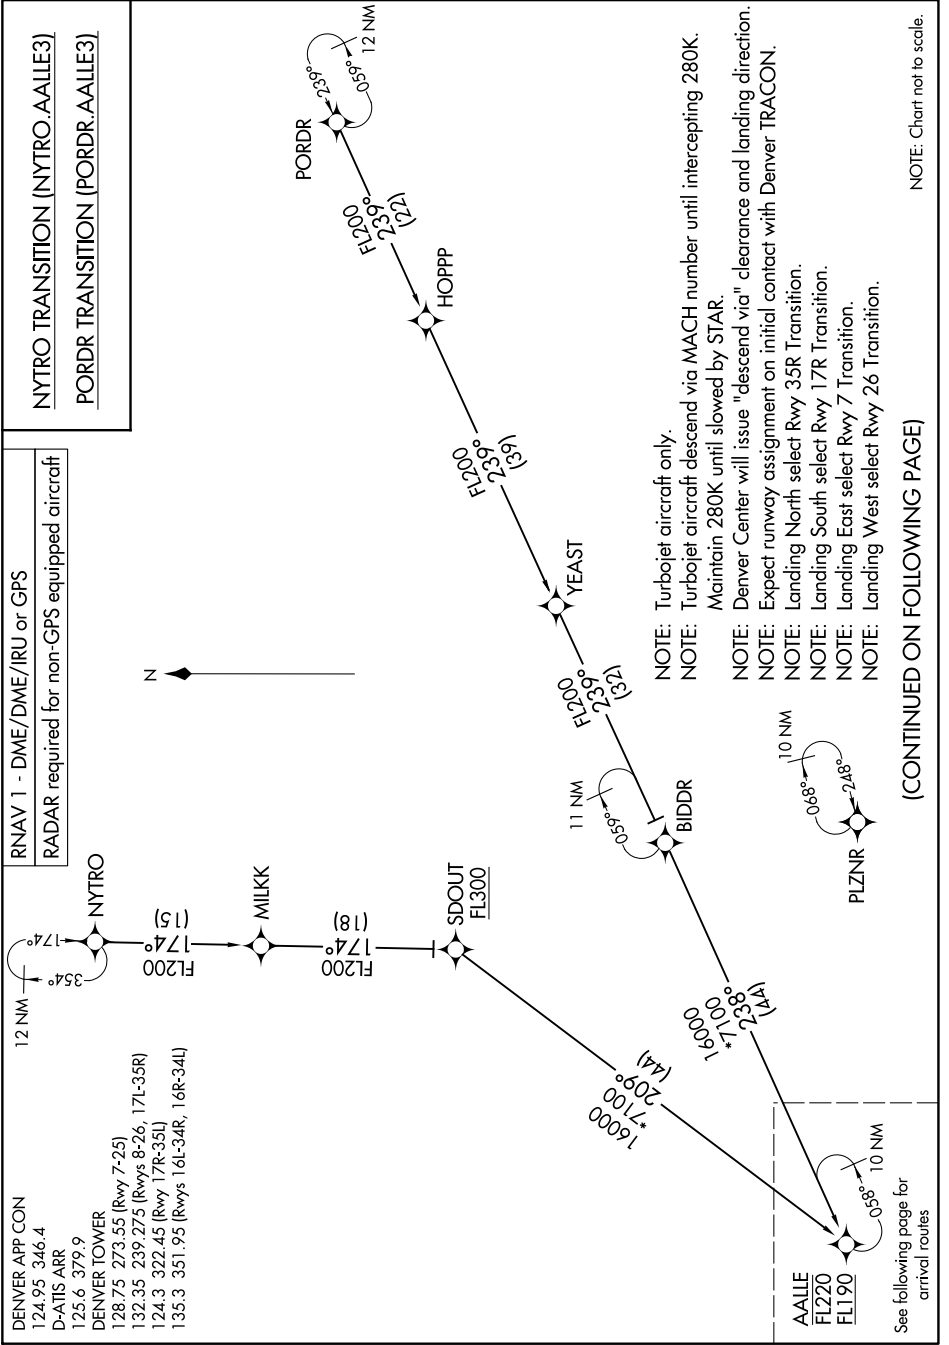

AALLE THREE ARRIVAL (RNAV) Transition Routes

SW-1, 28 NOV 2024 to 26 DEC 2024

(CONTINUED ON FOLLOWING PAGE)

NOTE: Chart not to scale.

SW-1, 28 NOV 2024 to 26 DEC 2024

AALLE THREE ARRIVAL (RNAV) Transition Routes

See following page for arrival routes