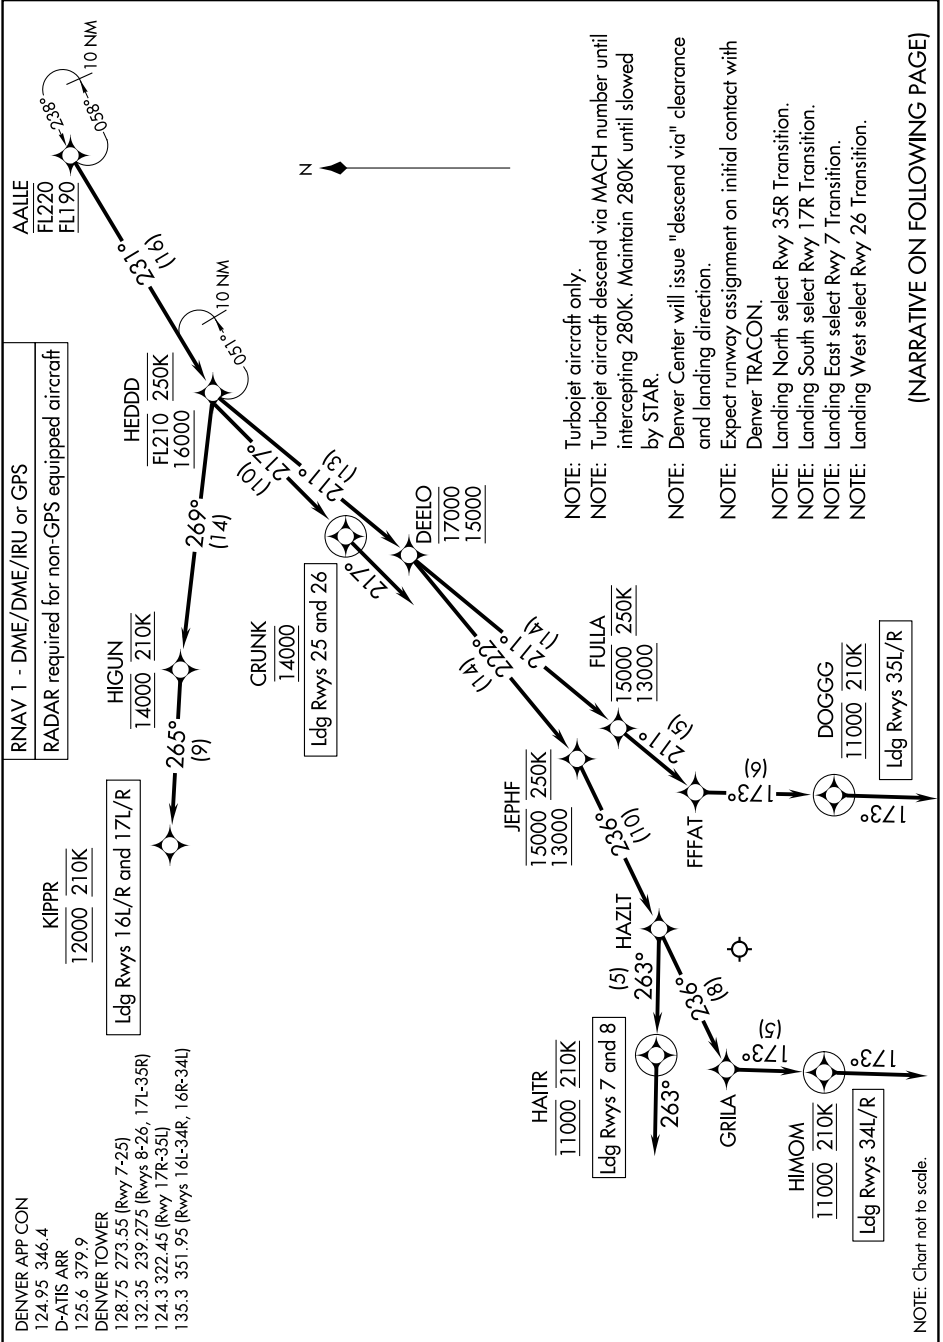

AALLE THREE ARRIVAL(RNAV) Arrival Routes

SW-1, 28 NOV 2024 to 26 DEC 2024

SW-1, 28 NOV 2024 to 26 DEC 2024