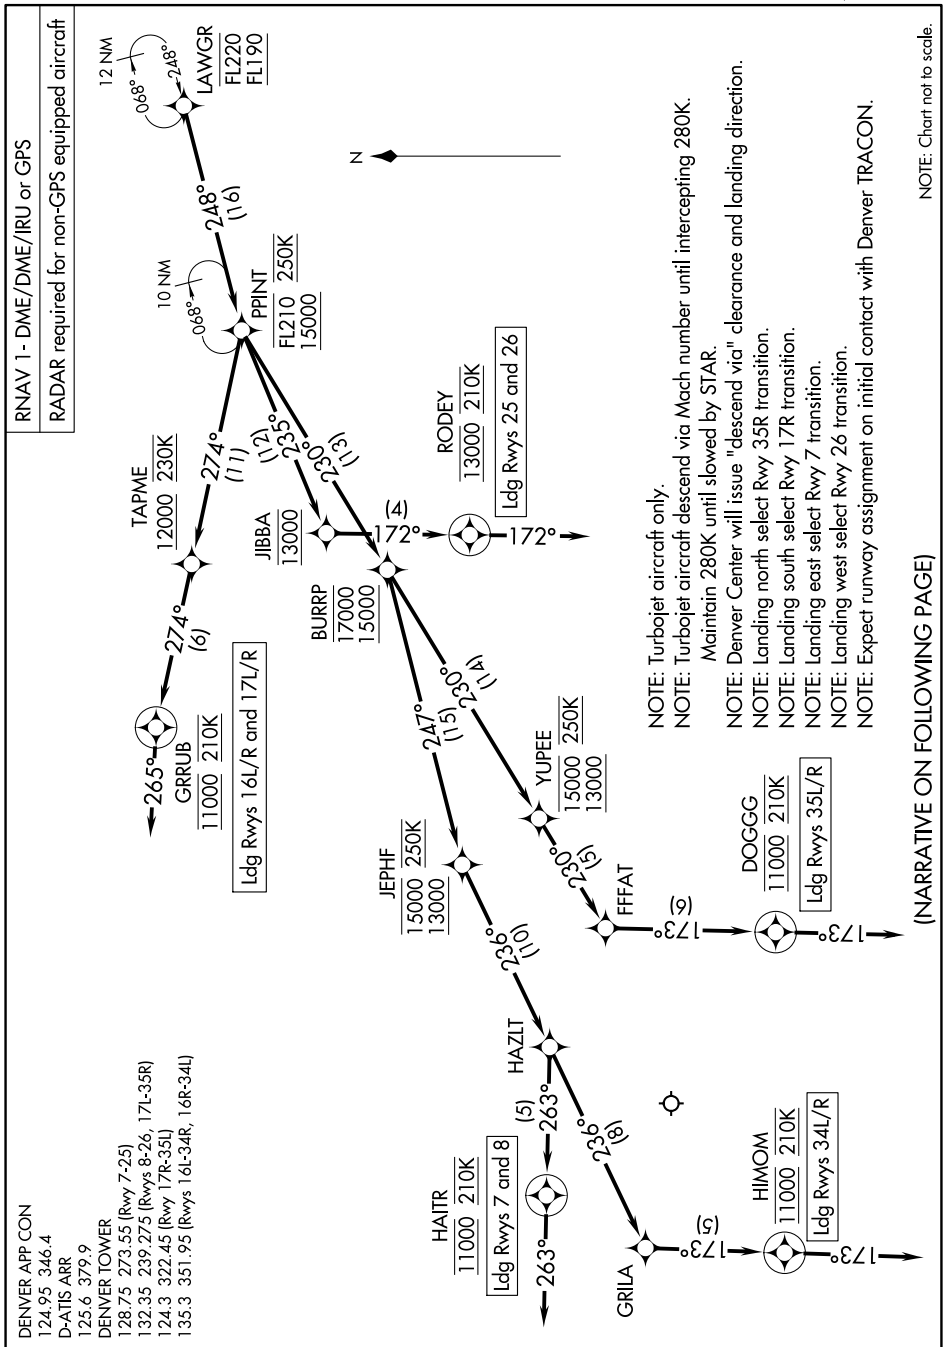

LAWGR THREE ARRIVAL (RNAV) Arrival Routes

SW-1, 28 NOV 2024 to 26 DEC 2024

SW-1, 28 NOV 2024 to 26 DEC 2024

NOTE: Chart not to scale.