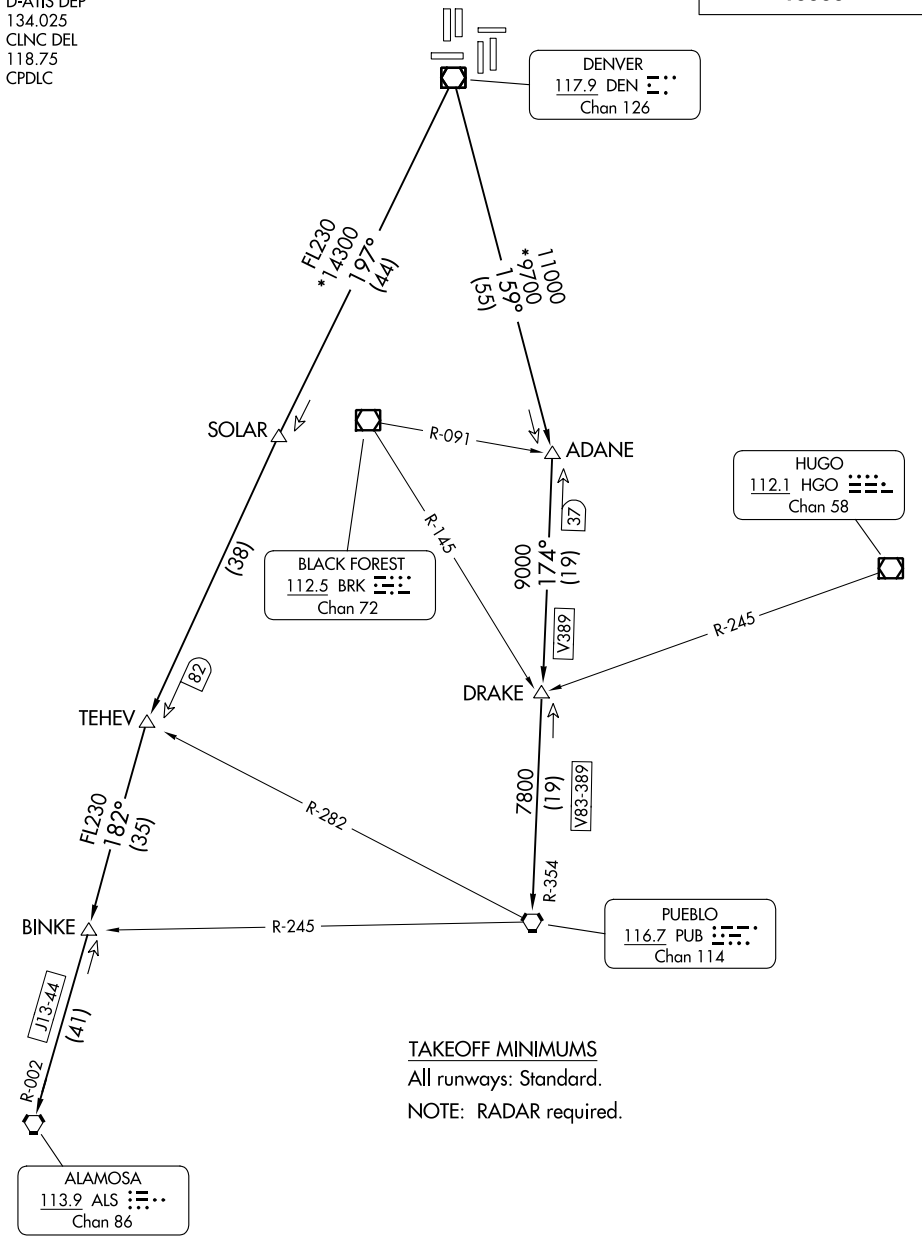

PIKES TWO DEPARTURE

AL-9077 (FAA)

DENVER INTL (DEN)
DENVER, COLORADO

DENVER DEP CON
128.45 251.075
D-ATIS DEP
134.025
CLNC DEL
118.75
CPDLC

**TOP ALTITUDE:
10000**

SW-1, 28 NOV 2024 to 26 DEC 2024

SW-1, 28 NOV 2024 to 26 DEC 2024

(CONTINUED ON FOLLOWING PAGE)

NOTE: Chart not to scale.