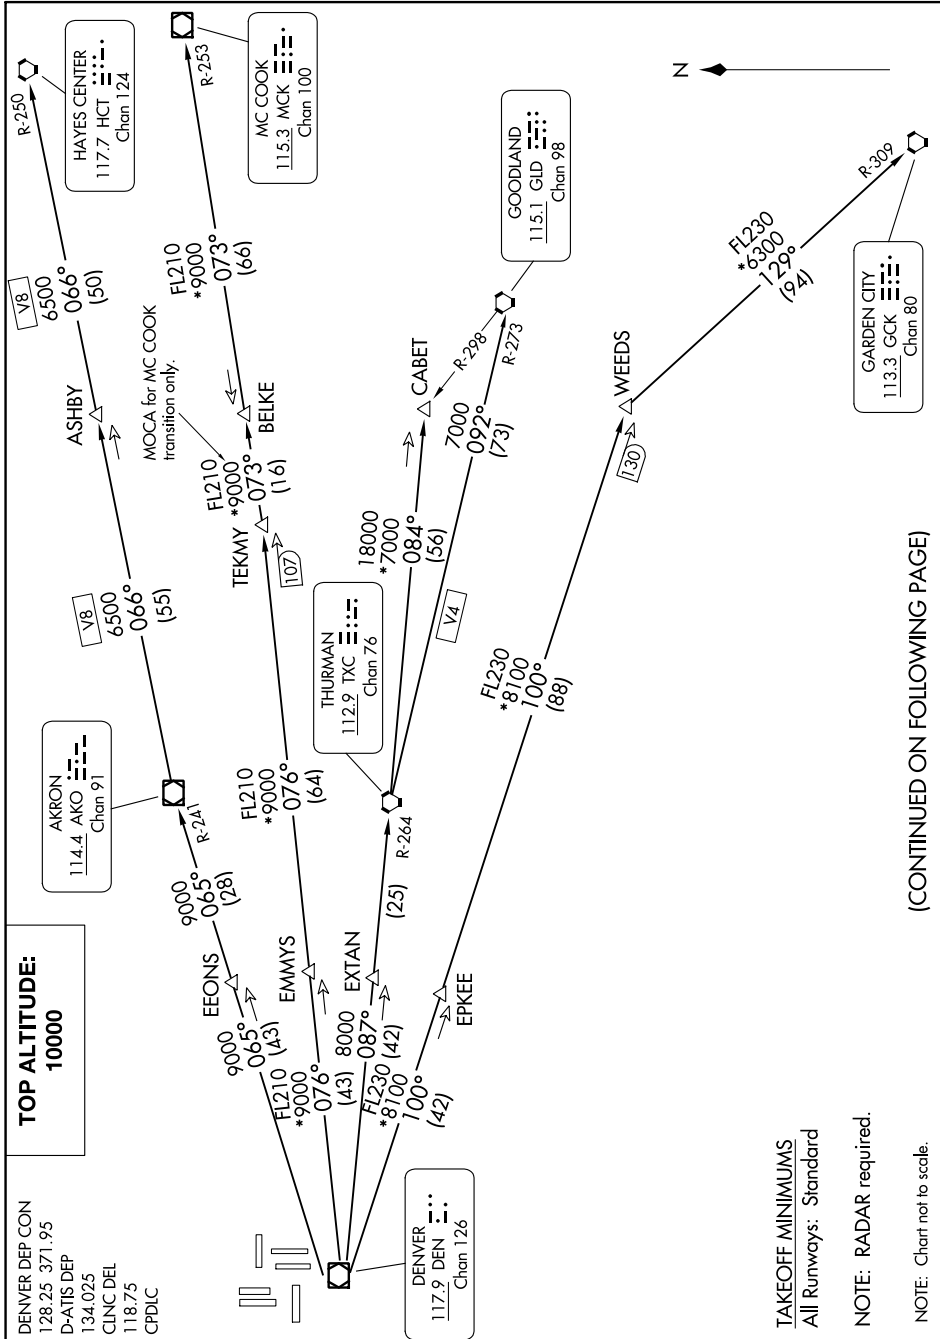

PLAINS ONE DEPARTURE

AL-9077 (FAA)

DENVER INTL (DEN)
DENVER, COLORADO

SW-1, 28 NOV 2024 to 26 DEC 2024

**TOP ALTITUDE:
10000**

DENVER DEP CON
128.25 371.95
D-ATIS DEP
134.025
CLNC DEL
118.75
CPDLC

DENVER
117.9 DEN
Chan 126

TAKEOFF MINIMUMS
All Runways: Standard

NOTE: RADAR required.

NOTE: Chart not to scale.

(CONTINUED ON FOLLOWING PAGE)

SW-1, 28 NOV 2024 to 26 DEC 2024

PLAINS ONE DEPARTURE

DENVER, COLORADO
DENVER INTL (DEN)