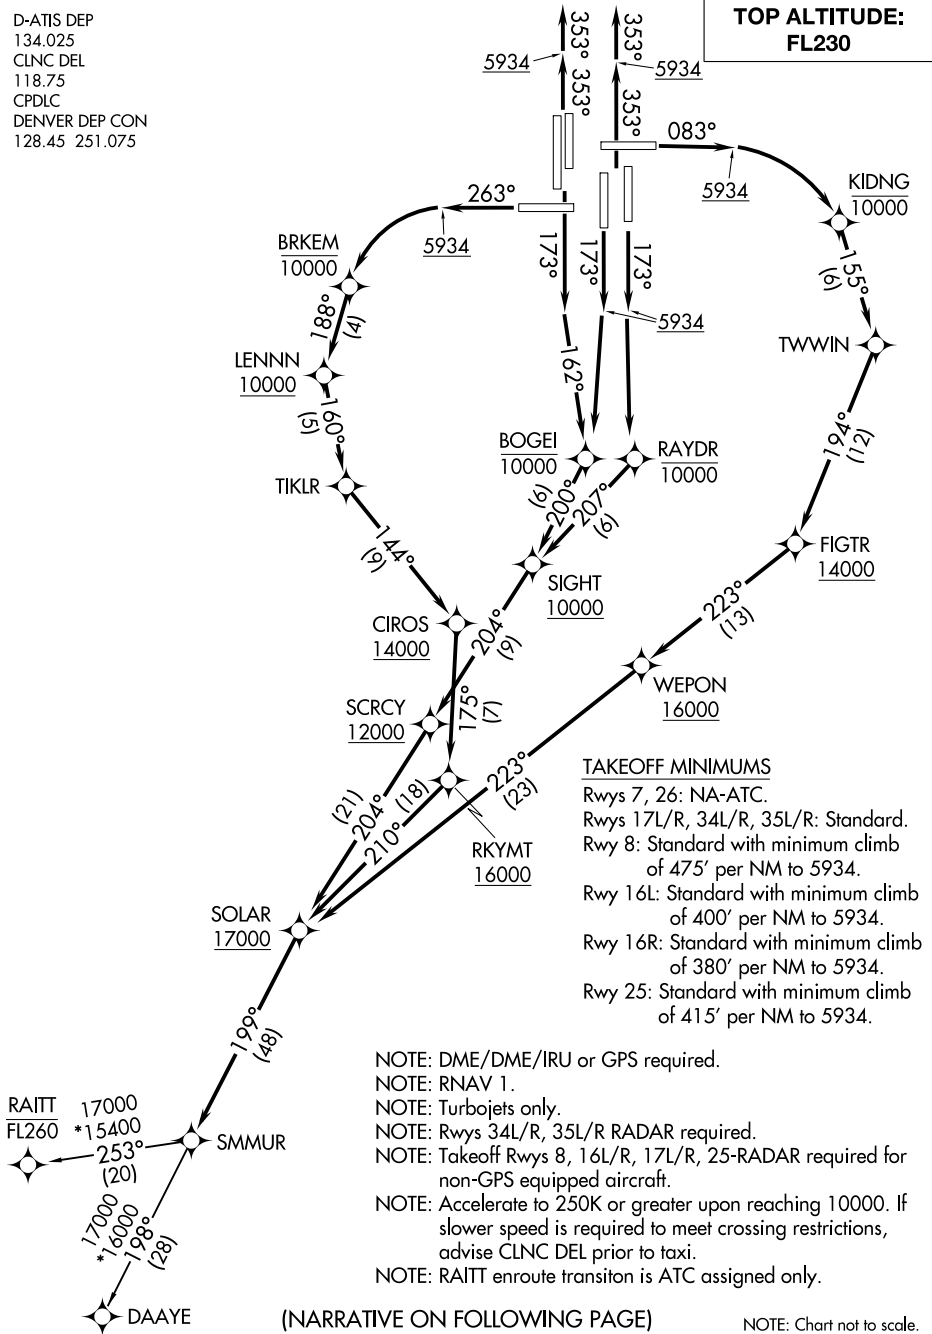

SMMUR TWO DEPARTURE (RNAV)

AL-9077 (FAA)

DENVER INTL (DEN)
DENVER, COLORADO

D-ATIS DEP
134.025
CLNC DEL
118.75
CPDLC
DENVER DEP CON
128.45 251.075

**TOP ALTITUDE:
FL230**

SW-1, 28 NOV 2024 to 26 DEC 2024

SW-1, 28 NOV 2024 to 26 DEC 2024

(NARRATIVE ON FOLLOWING PAGE)

NOTE: Chart not to scale.

SMMUR TWO DEPARTURE (RNAV)