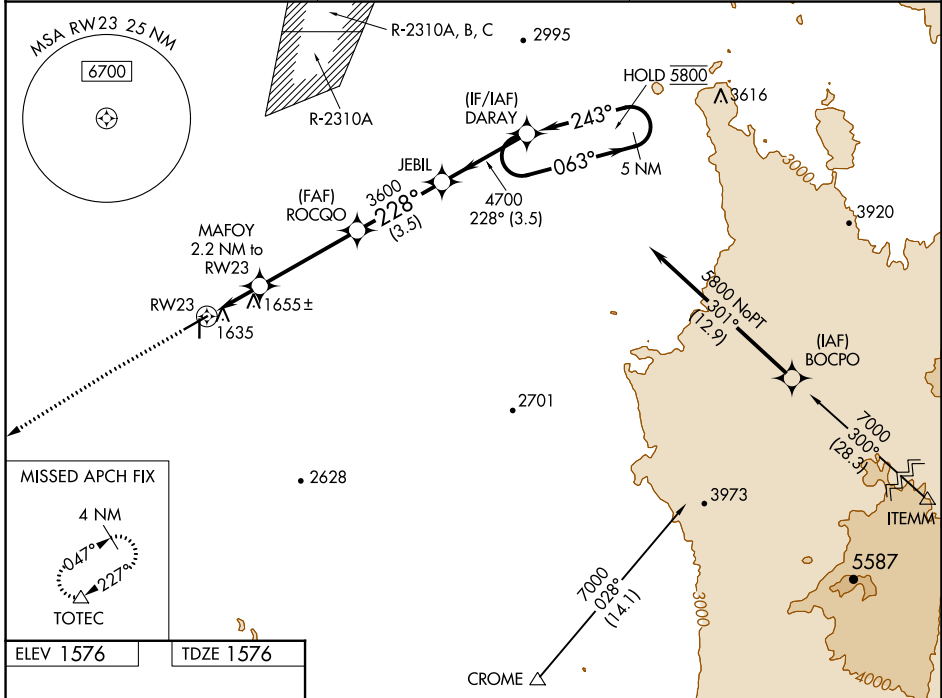

WAAS CH 78044 W23A	APP CRS 228°	Rwy ldg TDZE Apt Elev	5564 1576 1576
--	------------------------	-----------------------------	---

RNAV (GPS) RWY 23

COOLIDGE MUNI (P08)

RNP APCH-GPS.	MISSED APPROACH: Climb to 2100 then climbing left turn to 3900 direct TOTEC and hold.
---------------	---

AWOS-3PT 119.35	ALBUQUERQUE CENTER 125.4 269.3	UNICOM 123.075 (CTAF) 1
---------------------------	--	--

CATEGORY	A	B	C	D
LPV DA	1826- ³ / ₄	250 (300- ³ / ₄)		NA
LNAV/VNAV DA	1826- ³ / ₄	250 (300- ³ / ₄)		NA
LNAV MDA	1920-1	344 (400-1)		NA
C CIRCLING	2100-1	524 (600-1)		NA

SW-4, 28 NOV 2024 to 26 DEC 2024

SW-4, 28 NOV 2024 to 26 DEC 2024