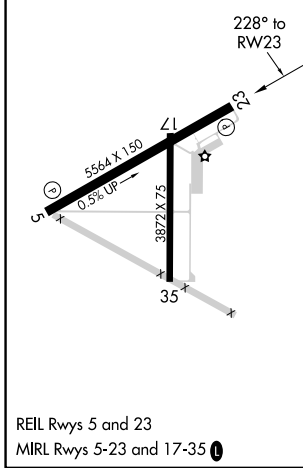

WAAS CH 78044 W23A	APP CRS 228°	Rwy ldg TDZE Apt Elev	5564 1576 1576

RNAV (GPS) RWY 23

COOLIDGE MUNI (P08)

RNP APCH-GPS.	MISSED APPROACH: Climb to 2100 then climbing left turn to 3900 direct TOTEC and hold.

AWOS-3PT 119.35	ALBUQUERQUE CENTER 125.4 269.3	UNICOM 123.075 (CTAF) 1

CATEGORY	A	B	C	D
LPV DA	1826-³/₄	250 (300-³/₄)		NA
LNAV/VNAV DA	1826-³/₄	250 (300-³/₄)		NA
LNAV MDA	1920-1	344 (400-1)		NA
C CIRCLING	2100-1	524 (600-1)		NA

SW-4, 28 NOV 2024 to 26 DEC 2024

SW-4, 28 NOV 2024 to 26 DEC 2024