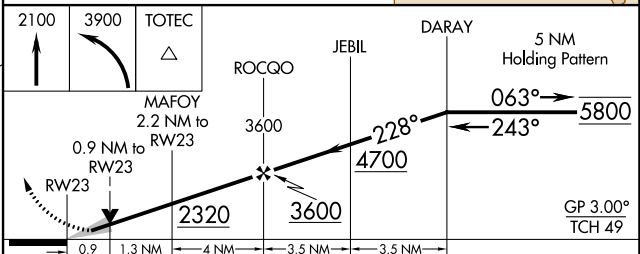

WAAS CH 78044 W23A	APP CRS 228°	Rwy ldg TDZE Apt Elev	5564 1576 1576
--	------------------------	-----------------------------	---

RNAV (GPS) RWY 23

COOLIDGE MUNI (P08)

RNP APCH-GPS.	MISSED APPROACH: Climb to 2100 then climbing left turn to 3900 direct TOTEC and hold.
---------------	---

AWOS-3PT 119.35	ALBUQUERQUE CENTER 125.4 269.3	UNICOM 123.075 (CTAF) 1
---------------------------	--	--

CATEGORY	A	B	C	D
LPV DA	1826- ³ / ₄	250 (300- ³ / ₄)		NA
LNAV/VNAV DA	1826- ³ / ₄	250 (300- ³ / ₄)		NA
LNAV MDA	1920-1	344 (400-1)		NA
C CIRCLING	2100-1	524 (600-1)		NA

SW-4, 28 NOV 2024 to 26 DEC 2024

SW-4, 28 NOV 2024 to 26 DEC 2024