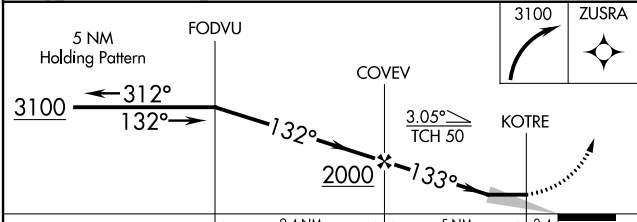

RNAV (GPS) RWY 13

WILLOW (UO)(PAUO)

APP CRS 133°	Rwy Idg 4400
	TDZE 215
	Apt Elev 215

NA Use Wasilla altimeter setting.
 Procedure NA at night.
 DME/DME RNP-0.3 NA.

MISSED APPROACH: Climbing right turn to 3100 direct ZUSRA and hold.

IYS/PAWS AWOS-3P
135.25

ANCHORAGE CENTER
133.7 279.6

CTAF
122.8

ELEV 215	TDZE 215
----------	----------

CATEGORY	A	B	C	D
LNAV MDA	1220-1¼ 1005 (1100-1¼)	1220-1½ 1005 (1100-1½)	1220-3 1005 (1100-3)	NA
C CIRCLING	1220-1¼ 1005 (1100-1¼)	1220-1½ 1005 (1100-1½)	1220-3 1005 (1100-3)	NA