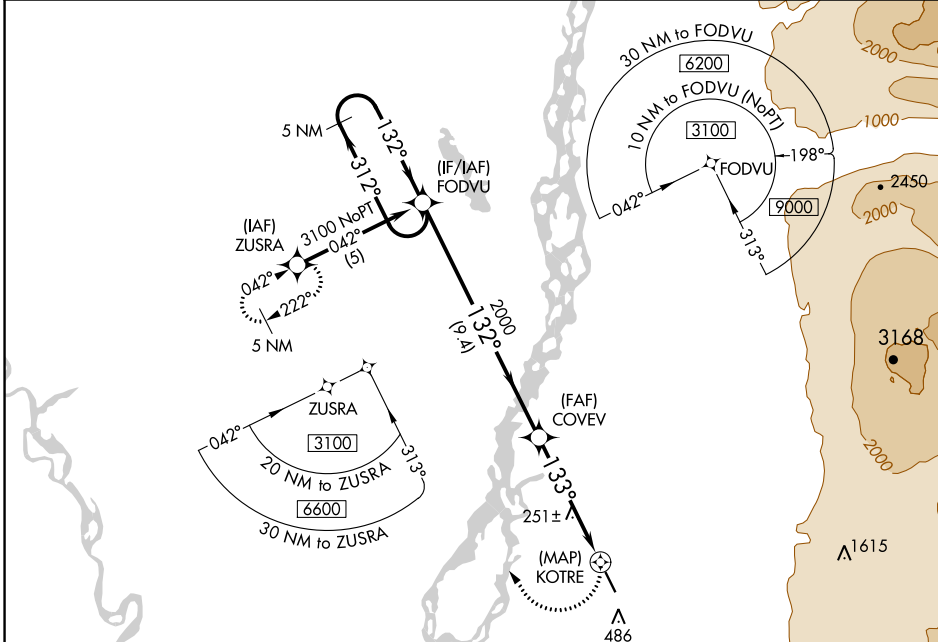

RNAV (GPS) RWY 13

WILLOW (UO)(PAUO)

APP CRS 133°	Rwy Idg 4400
	TDZE 215
	Apt Elev 215

NA Use Wasilla altimeter setting.
 Procedure NA at night.
 DME/DME RNP-0.3 NA.

MISSED APPROACH: Climbing right turn to 3100 direct ZUSRA and hold.

IYS/PAWS AWOS-3P
135.25

ANCHORAGE CENTER
133.7 279.6

CTAF
122.8

ELEV 215	TDZE 215
----------	----------

CATEGORY	A	B	C	D
LNAV MDA	1220-1¼ 1005 (1100-1¼)	1220-1½ 1005 (1100-1½)	1220-3 1005 (1100-3)	NA
C CIRCLING	1220-1¼ 1005 (1100-1¼)	1220-1½ 1005 (1100-1½)	1220-3 1005 (1100-3)	NA

AK, 31 OCT 2024 to 26 DEC 2024

AK, 31 OCT 2024 to 26 DEC 2024