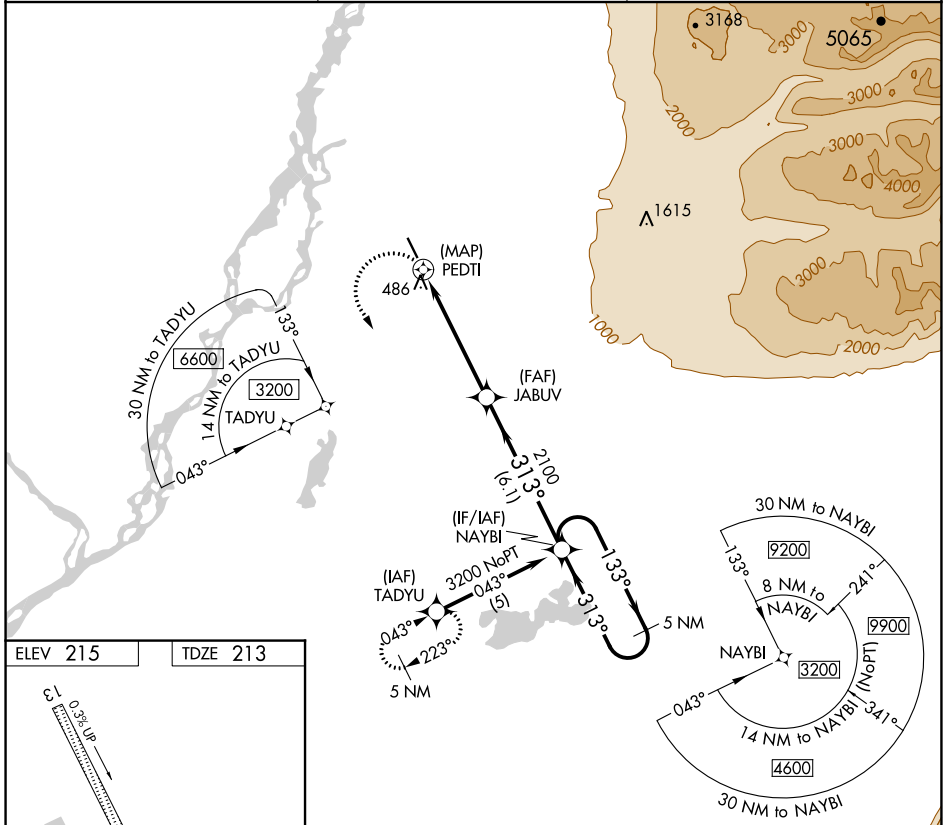

RNAV (GPS) RWY 31

WILLOW (UUO)(PAUO)

APP CRS 313°	Rwy ldg 4000
	TDZE 213
	Apt Elev 215

▼ Use Wasilla altimeter setting.
▲ NA Procedure NA at night.
 DME/DME RNP-0.3 NA.

MISSED APPROACH: Climbing left turn to 3200 direct TADYU and hold.

IYS/PAWS AWOS-3P
135.25

ANCHORAGE CENTER
133.7 279.6

CTAF
122.8

ELEV 215	TDZE 213
----------	----------

CATEGORY	A	B	C	D
LNAV MDA	1220-1¼ 1007 (1100-1¼)	1220-1½ 1007 (1100-1½)	1220-3 1007 (1100-3)	NA
C CIRCLING	1220-1¼ 1005 (1100-1¼)	1220-1½ 1005 (1100-1½)	1220-3 1005 (1100-3)	NA

AK, 31 OCT 2024 to 26 DEC 2024

AK, 31 OCT 2024 to 26 DEC 2024