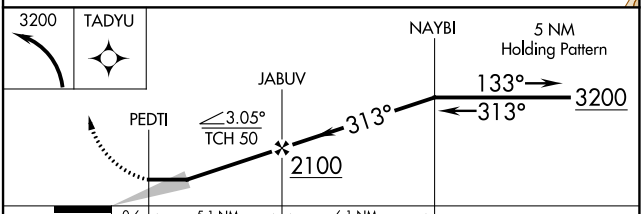

RNAV (GPS) RWY 31

WILLOW (UUO)(PAUO)

APP CRS 313°	Rwy ldg 4000
	TDZE 213
	Apt Elev 215

▼ Use Wasilla altimeter setting.
▲ NA Procedure NA at night.
 DME/DME RNP-0.3 NA.

MISSED APPROACH: Climbing left turn to 3200 direct TADYU and hold.

IYS/PAWS AWOS-3P
135.25

ANCHORAGE CENTER
133.7 279.6

CTAF
122.8

ELEV 215	TDZE 213
----------	----------

CATEGORY	A	B	C	D
LNAV MDA	1220-1¼ 1007 (1100-1¼)	1220-1½ 1007 (1100-1½)	1220-3 1007 (1100-3)	NA
C CIRCLING	1220-1¼ 1005 (1100-1¼)	1220-1½ 1005 (1100-1½)	1220-3 1005 (1100-3)	NA