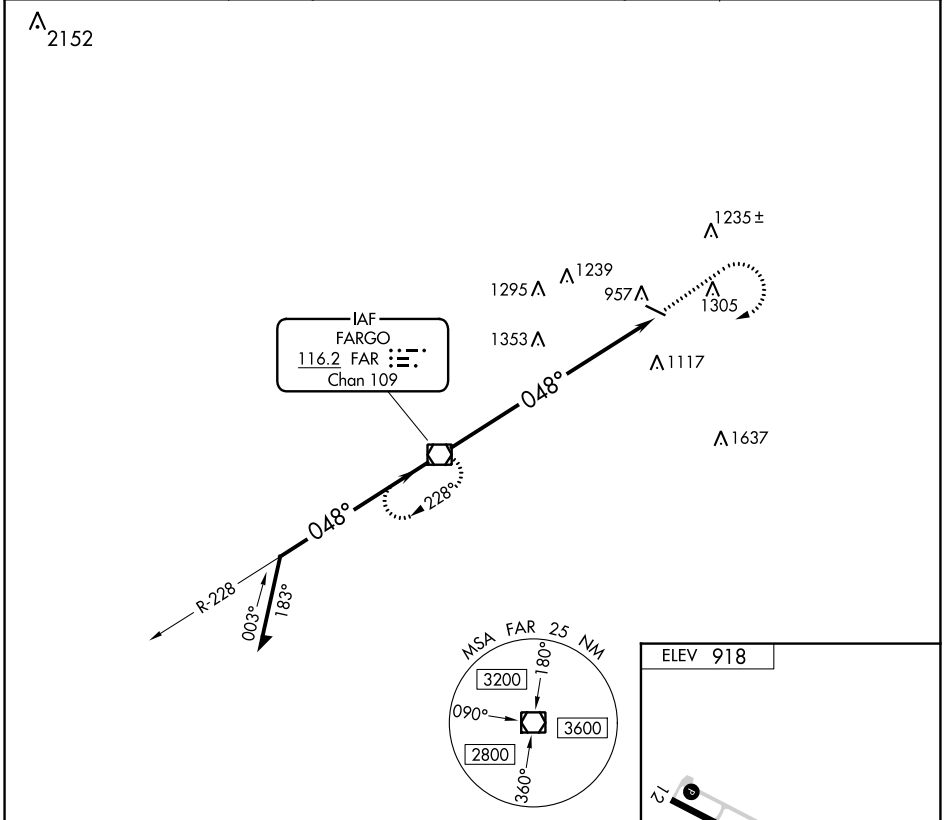

VOR/DME FAR 116.2 Chan 109	APP CRS 048°	Rwy Idg TDZE Apt Elev 918	N/A N/A 918
--	------------------------	---	--------------------------

MOORHEAD MUNI/FLORENCE KLINGENSMITH FLD (JKJ)

VOR-A

⚠ MISSED APPROACH: Climb to 2000 then climbing right turn to 2700 direct FAR VOR/DME and hold.

AWOS-3 120.0	FARGO APP CON 120.4 377.15	GCO 121.725	UNICOM 123.0 (CTAF) 📞
------------------------	--------------------------------------	-----------------------	--

CATEGORY	A	B	C	D	FAF to MAP 9.2 NM					
CIRCLING	1740-1¼	822 (900-1¼)	NA		Knots	60	90	120	150	180
					Min:Sec	9:12	6:08	4:36	3:41	3:04

NC-1, 28 NOV 2024 to 26 DEC 2024

NC-1, 28 NOV 2024 to 26 DEC 2024