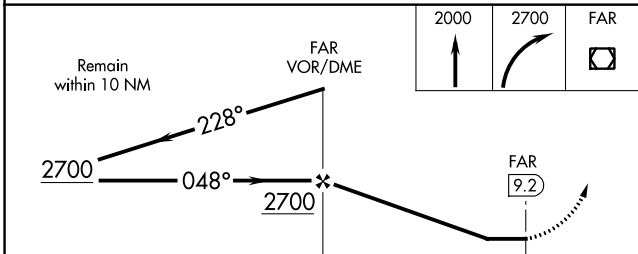

VOR/DME FAR 116.2 Chan 109	APP CRS 048°	Rwy Idg TDZE Apt Elev 918	N/A N/A 918
--	------------------------	---	--------------------------

MOORHEAD MUNI/FLORENCE KLINGENSMITH FLD (JKJ)

VOR-A

⚠ MISSED APPROACH: Climb to 2000 then climbing right turn to 2700 direct FAR VOR/DME and hold.

AWOS-3 120.0	FARGO APP CON 120.4 377.15	GCO 121.725	UNICOM 123.0 (CTAF) 📞
------------------------	--------------------------------------	-----------------------	--

CATEGORY	A	B	C	D	FAF to MAP 9.2 NM					
CIRCLING	1740-1¼	822 (900-1¼)	NA		Knots	60	90	120	150	180
					Min:Sec	9:12	6:08	4:36	3:41	3:04