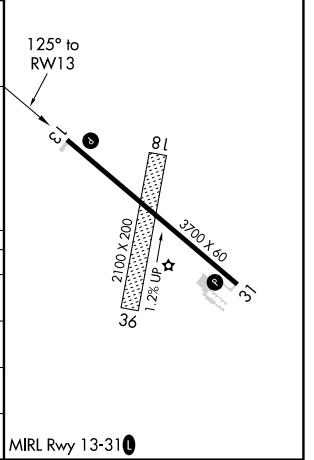

WAAS CH 86521 W13A	APP CRS 125°	Rwy Idg TDZE Apt Elev	3700 1647 1653
--	------------------------	-----------------------------	---

RNAV (GPS) RWY 13

CREIGHTON MUNI (6K3)

RNP APCH.		MISSED APPROACH: Climb to 4000 direct KUCKE and hold.
YKN AWOS-3PT 119.05	MINNEAPOLIS CENTER 128.0 257.95	CTAF 122.90

CATEGORY	A	B	C	D
LPV DA	1976-1 1/8	329 (400-1 1/8)		NA
LNAV/VNAV DA	2026-1 1/4	379 (400-1 1/4)		NA
LNAV MDA	2120-1	473 (500-1)		NA
CIRCLING	2160-1 507 (600-1)	2500-1 1/4 847 (900-1 1/4)		NA

NC-2, 28 NOV 2024 to 26 DEC 2024