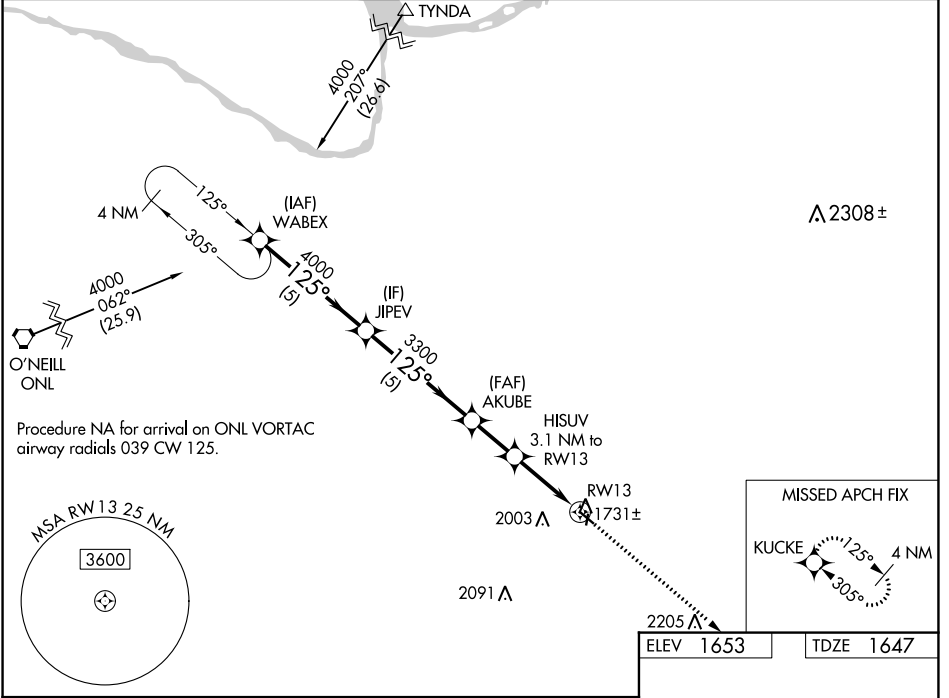

WAAS CH 86521 W13A	APP CRS 125°	Rwy Idg TDZE Apt Elev	3700 1647 1653
--	------------------------	-----------------------------	---

RNAV (GPS) RWY 13

CREIGHTON MUNI (6K3)

RNP APCH.		MISSED APPROACH: Climb to 4000 direct KUCKE and hold.
YKN AWOS-3PT 119.05	MINNEAPOLIS CENTER 128.0 257.95	CTAF 122.90

CATEGORY	A	B	C	D
LPV DA	1976-1 1/8	329 (400-1 1/8)		NA
LNAV/VNAV DA	2026-1 1/4	379 (400-1 1/4)		NA
LNAV MDA	2120-1	473 (500-1)		NA
CIRCLING	2160-1 507 (600-1)	2500-1 1/4 847 (900-1 1/4)		NA

NC-2, 28 NOV 2024 to 26 DEC 2024

NC-2, 28 NOV 2024 to 26 DEC 2024