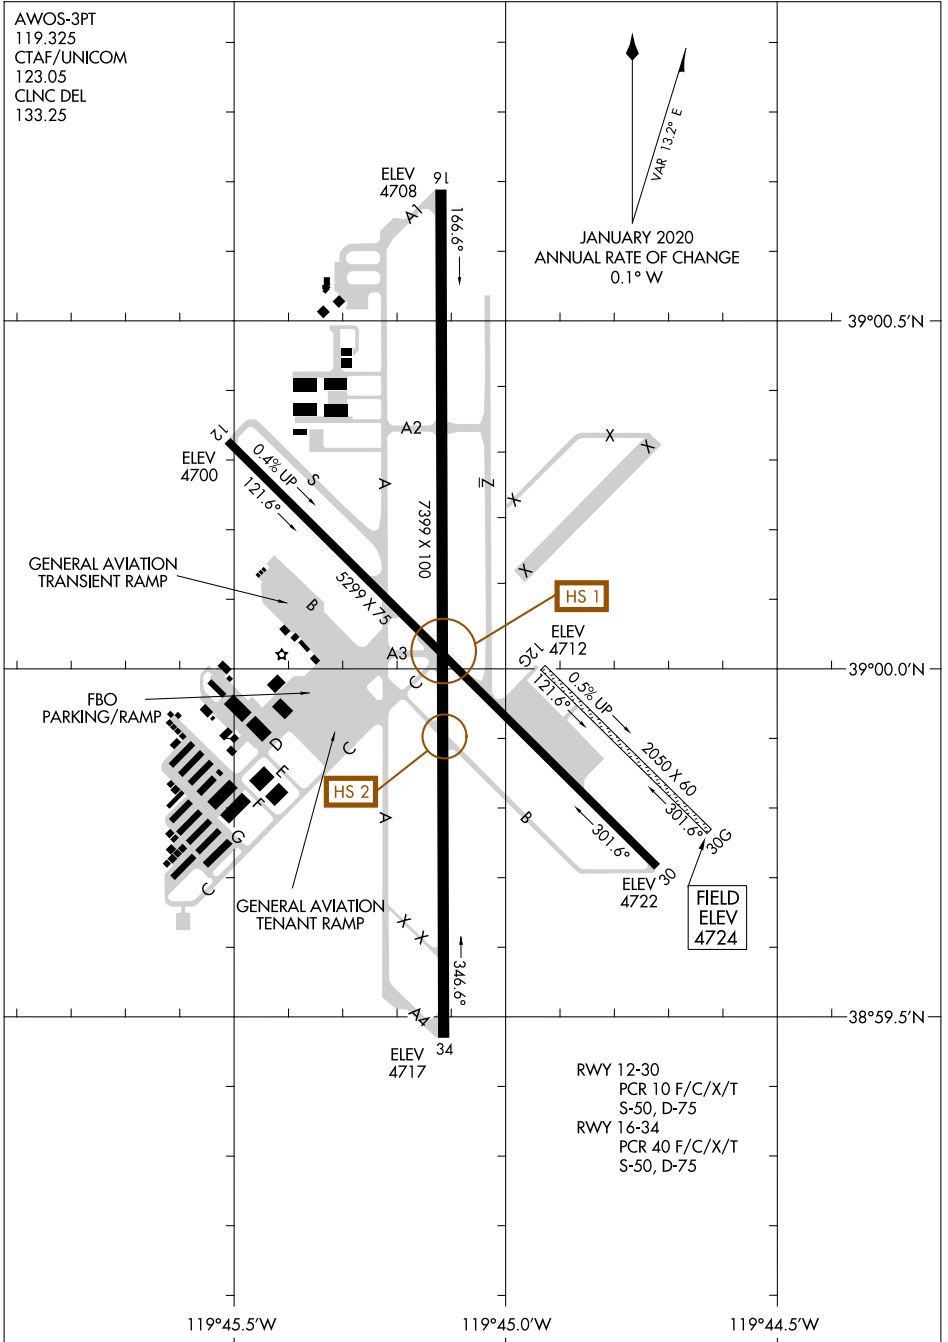

22251

AIRPORT DIAGRAM

AL-9430 (FAA)

MINDEN-TAHOE (MEV)
MINDEN, NEVADA

AWOS-3PT
119.325
CTAF/UNICOM
123.05
CLNC DEL
133.25

VAR 13.2° E
JANUARY 2020
ANNUAL RATE OF CHANGE
0.1° W

SW-4, 28 NOV 2024 to 26 DEC 2024

SW-4, 28 NOV 2024 to 26 DEC 2024

119°45.5'W

119°45.0'W

119°44.5'W

AIRPORT DIAGRAM

22251

MINDEN, NEVADA
MINDEN-TAHOE (MEV)