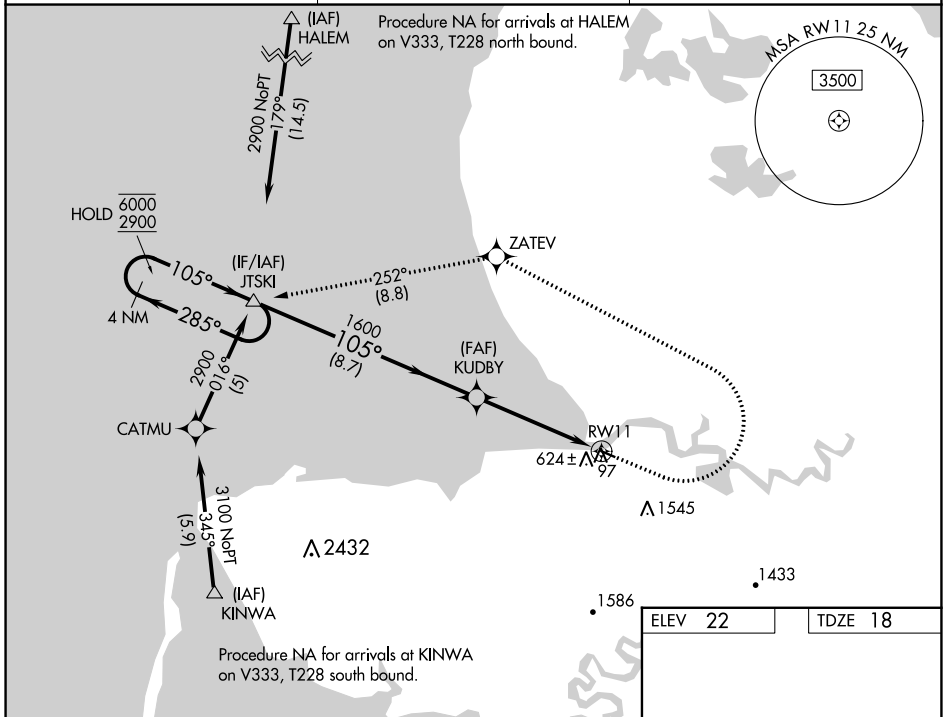

WAAS CH 77548 W11A	APP CRS 105°	Rwy Idg TDZE Apt Elev	3001 18 22

RNAV (GPS) RWY 11

SCAMMON BAY (SCM) (PACM)

RNP APCH - GPS.	⚠ Circling NA south of Rwy 11-29. Circling Rwy 29 NA at night. VDP NA when using VAK/PAVA altimeter setting. When local altimeter setting not received, use VAK/PAVA altimeter setting and increase all MDAs 60 feet. ❄ -20°C	MISSED APPROACH: Climb to 440, then climbing left turn to 2900 direct ZATEV then on track 252° to JTSKI and hold.

AWOS-3P 118.425	ANCHORAGE CENTER 124.5	UNICOM 123.0 (CTAF) 0