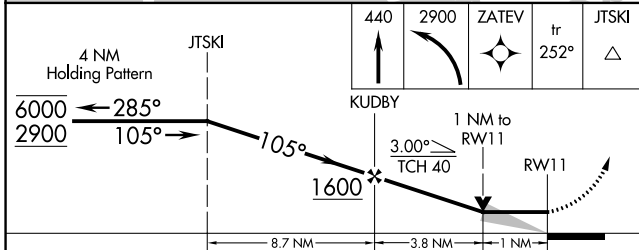

WAAS CH 77548 W11A	APP CRS 105°	Rwy Idg TDZE Apt Elev	3001 18 22

RNAV (GPS) RWY 11

SCAMMON BAY (SCM) (PACM)

RNP APCH - GPS.	⚠ Circling NA south of Rwy 11-29. Circling Rwy 29 NA at night. VDP NA when using VAK/PAVA altimeter setting. When local altimeter setting not received, use VAK/PAVA altimeter setting and increase all MDAs 60 feet. ❄ -20°C	MISSED APPROACH: Climb to 440, then climbing left turn to 2900 direct ZATEV then on track 252° to JTSKI and hold.

AWOS-3P 118.425	ANCHORAGE CENTER 124.5	UNICOM 123.0 (CTAF) 0