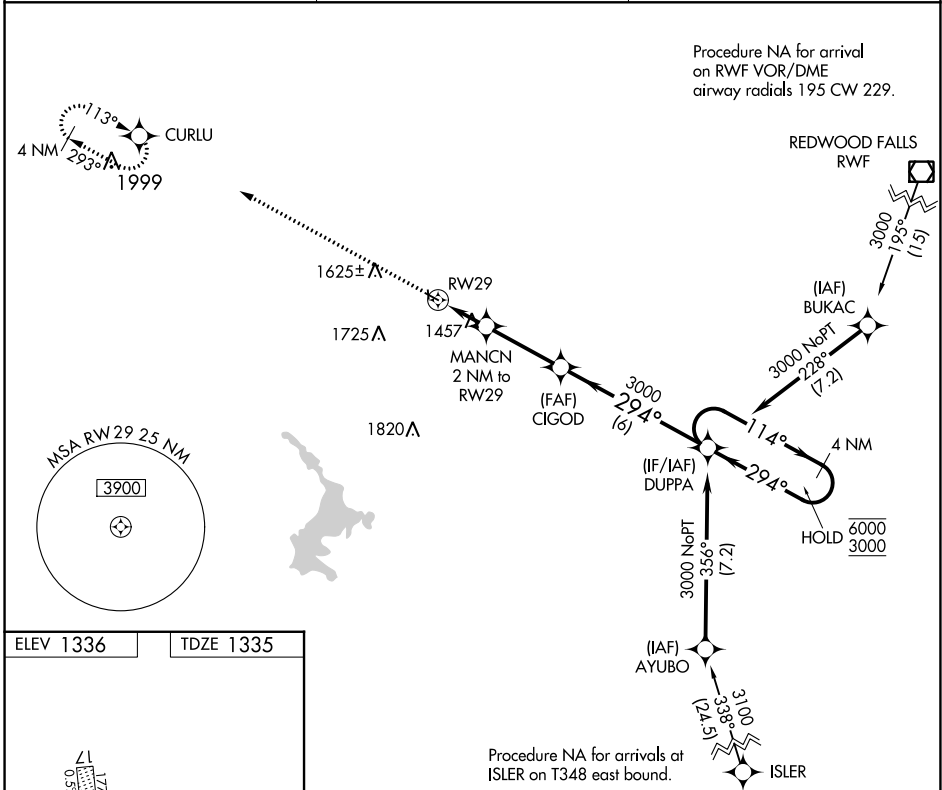

APP CRS	Rwy Idg	3098
294°	TDZE	1335
	Apt Elev	1336

RNAV (GPS) RWY 29

TRACY MUNI (TKC)

RNP APCH-GPS.	MISSED APPROACH: Climb to 3200 direct CURLU and hold.
Procedure NA at night. Circling NA to Rwy 17-35.	

AWOS-3PT 120.0	MINNEAPOLIS CENTER 127.1 290.2	CTAF 122.9
--------------------------	--	----------------------

NC-1, 28 NOV 2024 to 26 DEC 2024

NC-1, 28 NOV 2024 to 26 DEC 2024

ELEV 1336	TDZE 1335
-----------	-----------

MIRL Rwy 11-29

CATEGORY	A	B	C	D
LNAV MDA	1720-1	385 (400-1)		NA
CIRCLING	1920-1	584 (600-1)		NA