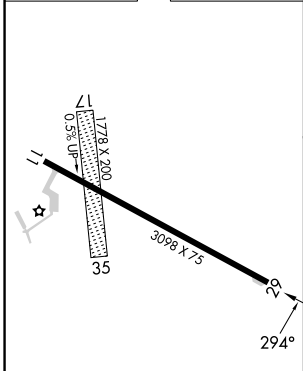

MIRL Rwy 11-29