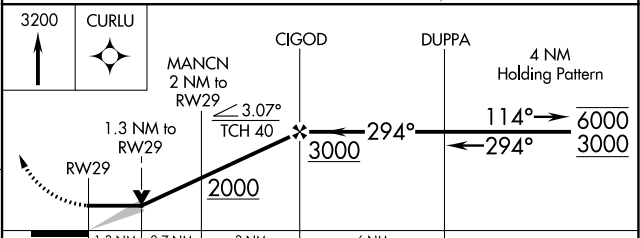

CATEGORY	A	B	C	D
LNAV MDA	1720-1	385 (400-1)		NA
CIRCLING	1920-1	584 (600-1)		NA