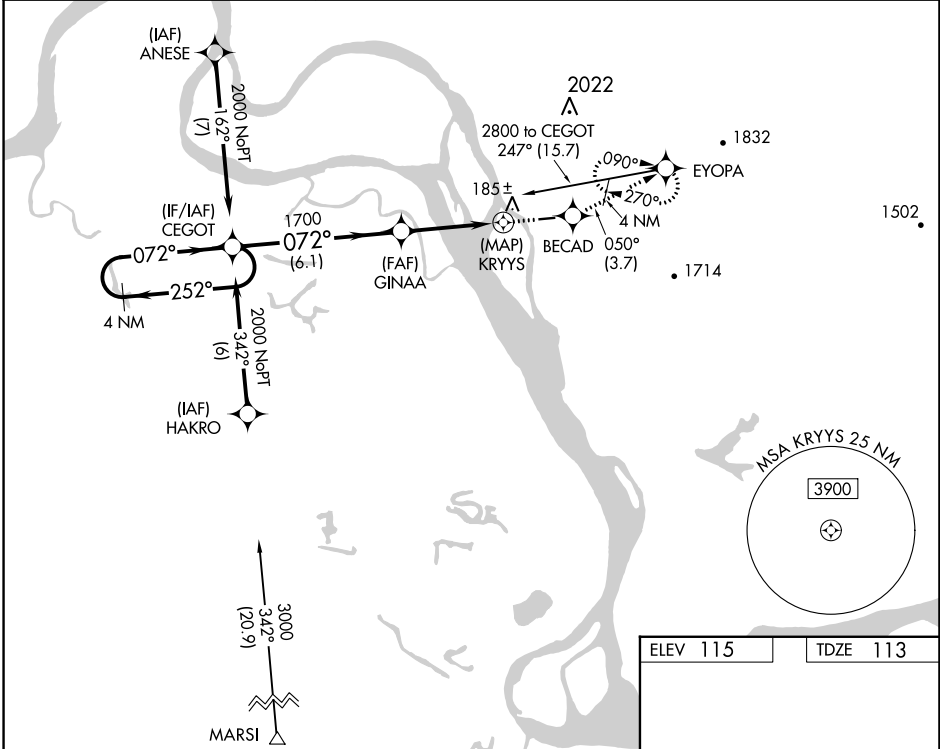

WAAS CH 57929 W07A	APP CRS 072°	Rwy Idg TDZE Apt Elev	3200 113 115
--	------------------------	-----------------------------	---

RNAV (GPS) RWY 7

MARSHALL DON HUNTER SR (MDM)(PADM)

⚠ When local altimeter setting not received, use Russian Mission altimeter setting and increase all MDA 60 feet. DME/DME RNP-0.3 NA.
❄ -26°C VDP NA with Russian Mission altimeter setting.

MISSED APPROACH: Climb to 4000 direct BECAD and on track 050° to EYOPA and hold, continue climb-in-hold to 4000.

AWOS-3P 119.675	ANCHORAGE CENTER 124.0	CTAF 122.9
---------------------------	----------------------------------	----------------------

ELEV 115	TDZE 113
----------	----------

CATEGORY	A	B	C	D
LP MDA	820-1½	707 (800-1½)		NA
LNAV MDA	1060-1½	947 (1000-1½)		NA
CIRCLING	1060-1½ 945 (1000-1½)	1140-1½ 1025 (1100-1½)		NA

REIL Rwy 7 **0**
MIRL Rwy 7-25 **0**

AK, 31 OCT 2024 to 26 DEC 2024

AK, 31 OCT 2024 to 26 DEC 2024