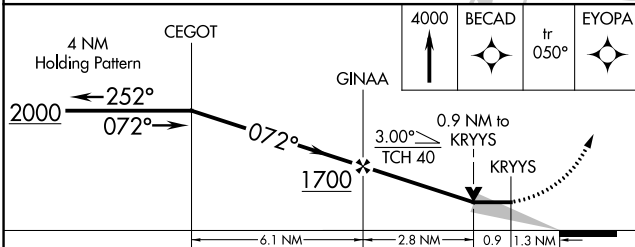

CATEGORY	A	B	C	D
LP MDA	820-1½	707 (800-1½)		NA
LNAV MDA	1060-1½	947 (1000-1½)		NA
CIRCLING	1060-1½ 945 (1000-1½)	1140-1½ 1025 (1100-1½)		NA

REIL Rwy 7 **0**
MIRL Rwy 7-25 **0**

AK, 31 OCT 2024 to 26 DEC 2024

AK, 31 OCT 2024 to 26 DEC 2024