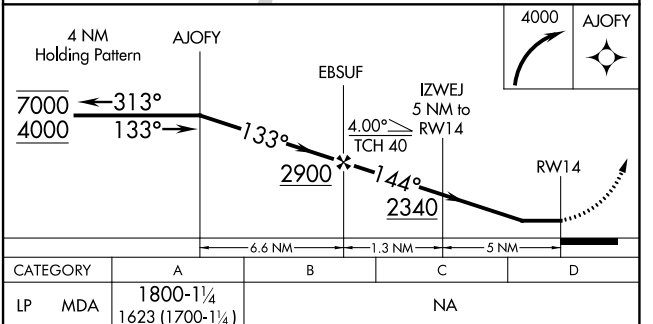

WAAS CH 50145 W14A	APP CRS 144°	Rwy Idg TDZE Apt Elev	3300 177 177
--	------------------------	-----------------------------	---

RNAV (GPS) RWY 14

CROOKED CREEK (CJX)(PACJ)

RNP APCH-GPS.		MISSED APPROACH: Climbing right turn to 4000 direct AJOFY and hold.	
<p>Procedure NA at night. Rwy 14 helicopter visibility reduction below 3/4 SM NA. Use Sleetmute climeter setting.</p>			
AWOS-3PT 118.4	SLQ/PASL AWOS-3P 134.85	ANCHORAGE CENTER 128.5 379.9	CTAF 122.8