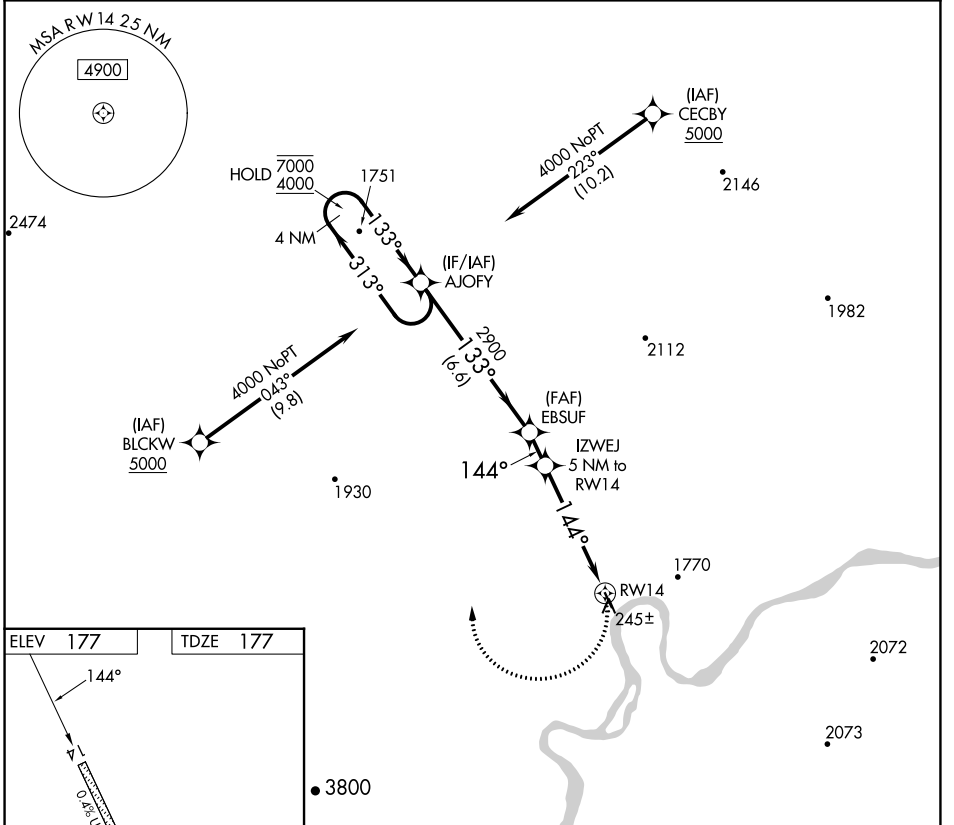

WAAS CH 50145 W14A	APP CRS 144°	Rwy Idg TDZE Apt Elev	3300 177 177
--	------------------------	-----------------------------	---

RNAV (GPS) RWY 14

CROOKED CREEK (CJX)(PACJ)

RNP APCH-GPS.		MISSED APPROACH: Climbing right turn to 4000 direct AJOFY and hold.	
<p>Procedure NA at night. Rwy 14 helicopter visibility reduction below 3/4 SM NA. Use Sleetmute climeter setting.</p>			
AWOS-3PT 118.4	SLQ/PASL AWOS-3P 134.85	ANCHORAGE CENTER 128.5 379.9	CTAF 122.8

AK, 31 OCT 2024 to 26 DEC 2024

AK, 31 OCT 2024 to 26 DEC 2024