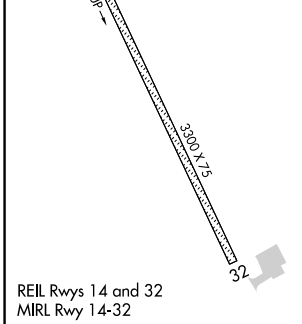

WAAS CH 50145 W14A	APP CRS 144°	Rwy Idg TDZE Apt Elev	3300 177 177
--	------------------------	-----------------------------	---

RNAV (GPS) RWY 14

CROOKED CREEK (CJX)(PACJ)

RNP APCH-GPS.		MISSED APPROACH: Climbing right turn to 4000 direct AJOFY and hold.	
<p>Procedure NA at night. Rwy 14 helicopter visibility reduction below 3/4 SM NA. Use Sleetmute climeter setting.</p>			
AWOS-3PT 118.4	SLQ/PASL AWOS-3P 134.85	ANCHORAGE CENTER 128.5 379.9	CTAF 122.8