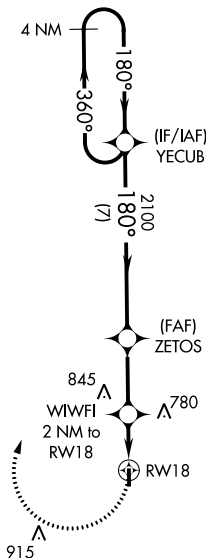

MAGEE, MISSISSIPPI

AL-9829 (FAA)

21084

WAAS CH 62835 W18A	APP CRS 180°	Rwy ldg 3103 TDZE 555 Apt Elev 555
--	------------------------	---

RNAV (GPS) RWY 18

MAGEE MUNI (17M)

▽ Use Brookhaven altimeter setting; when not received, use Jackson-Medgar Wiley Evers Intl altimeter setting. DME/DME RNP-0.3 NA. Procedure NA at night.
▲ NA

MISSED APPROACH: Climbing right turn to 3500 direct YECUB and hold.

1R7 AWOS-3P 118.125	JAN ASOS 121.05	MEMPHIS CENTER 125.975 307.275	UNICOM 122.8 (CTAF) 0
-------------------------------	---------------------------	--	---------------------------------

SC-4, 28 NOV 2024 to 26 DEC 2024

SC-4, 28 NOV 2024 to 26 DEC 2024

ELEV 555	TDZE 555

CATEGORY	A	B	C	D
LP MDA	1060-1	505 (600-1)	1060-1 $\frac{3}{8}$ 505 (600-1 $\frac{3}{8}$)	NA
LNAV MDA	1080-1	525 (600-1)	1080-1 $\frac{1}{2}$ 525 (600-1 $\frac{1}{2}$)	NA
C CIRCLING	1080-1 525 (600-1)	1160-1 605 (700-1)	1260-2 705 (800-2)	NA

MIRL Rwy 18-36 0

MAGEE, MISSISSIPPI
Orig-A 25MAY17

31°52'N-89°48'W

MAGEE MUNI (17M) RNAV (GPS) RWY 18