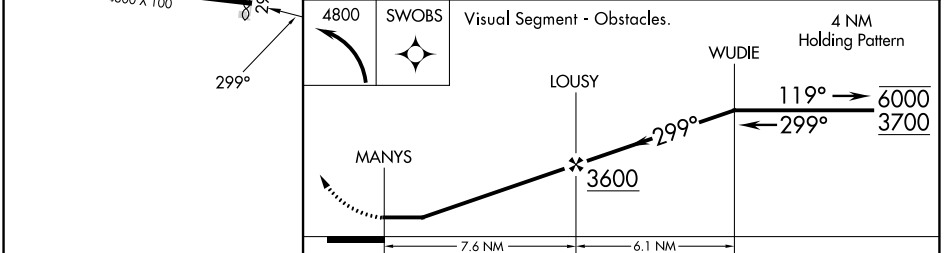

APP CRS	Rwy Idg	N/A
299°	TDZE	N/A
	Apt Elev	654

RNAV (GPS)-B

HARRIMAN-AND-WEST (A.Q.W)

RNP APCH.	MISSED APPROACH: Climbing left turn to 4800 direct SWOBS and hold.
Circling NA south of Rwy 11-29. Procedure NA at night. Rwy 29 helicopter visibility reduction below 1 SM NA.	

ASOS 134.775	ALBANY APP CON 132.825 307.2	UNICOM 122.8 (CTAF)

CATEGORY	A	B	C	D
CIRCLING	3280-1¼ 2626 (2700-1¼)	3280-1½ 2626 (2700-1½)	3280-3 2626 (2700-3)	NA

NE-1, 28 NOV 2024 to 26 DEC 2024

NE-1, 28 NOV 2024 to 26 DEC 2024