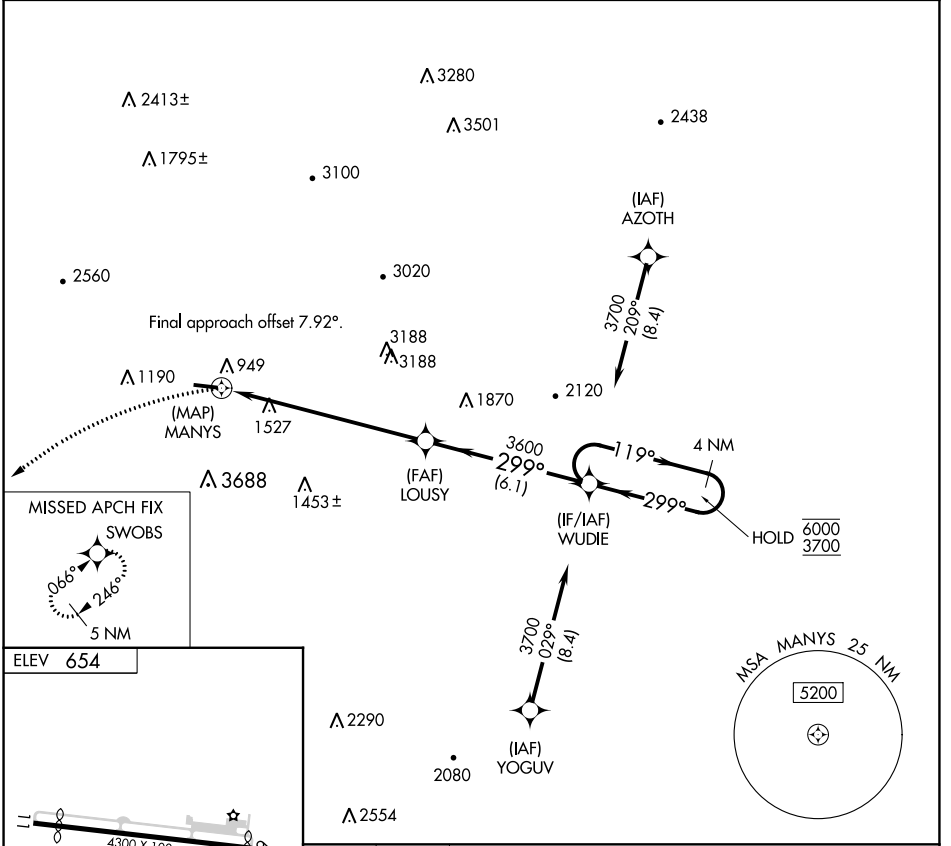

APP CRS	Rwy Idg	N/A
299°	TDZE	N/A
	Apt Elev	654

RNAV (GPS)-B

HARRIMAN-AND-WEST (A.Q.W)

RNP APCH.	MISSED APPROACH: Climbing left turn to 4800 direct SWOBS and hold.
Circling NA south of Rwy 11-29. Procedure NA at night. Rwy 29 helicopter visibility reduction below 1 SM NA.	

ASOS 134.775	ALBANY APP CON 132.825 307.2	UNICOM 122.8 (CTAF)

CATEGORY	A	B	C	D
CIRCLING	3280-1¼ 2626 (2700-1¼)	3280-1½ 2626 (2700-1½)	3280-3 2626 (2700-3)	NA

NE-1, 28 NOV 2024 to 26 DEC 2024

NE-1, 28 NOV 2024 to 26 DEC 2024