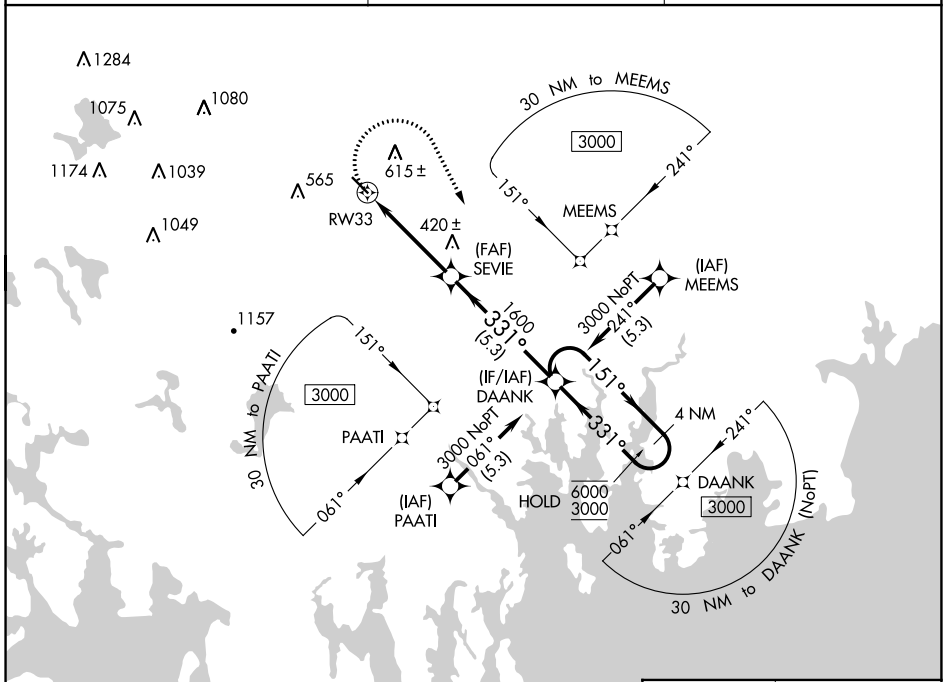

DEBLOIS, MAINE

AL-10104 (FAA)

23054

APP CRS 331°	Rwy ldg TDZE Apt Elev	N/A N/A 218
------------------------	-----------------------------	--

RNAV (GPS)-A

DEBLOIS FLIGHT STRIP (43B)

RNP APCH.	<p>Procedure NA at night. Use Bar Harbor altimeter setting when not received, use Bangor altimeter setting and increase all MDA 20 feet and visibility Cat C ¼ SM.</p>	MISSED APPROACH: Climbing right turn to 3000 direct DAANK and hold, continue climb-in-hold to 3000.
BHB AWOS 3-PT 118.35	BOSTON CENTER 124.25 290.50	CTAF 122.9

NE-1, 28 NOV 2024 to 26 DEC 2024

NE-1, 28 NOV 2024 to 26 DEC 2024

DEBLOIS, MAINE
Orig-A 16JUL20

44°44'N-67°59'W

DEBLOIS FLIGHT STRIP (43B)
RNAV (GPS)-A