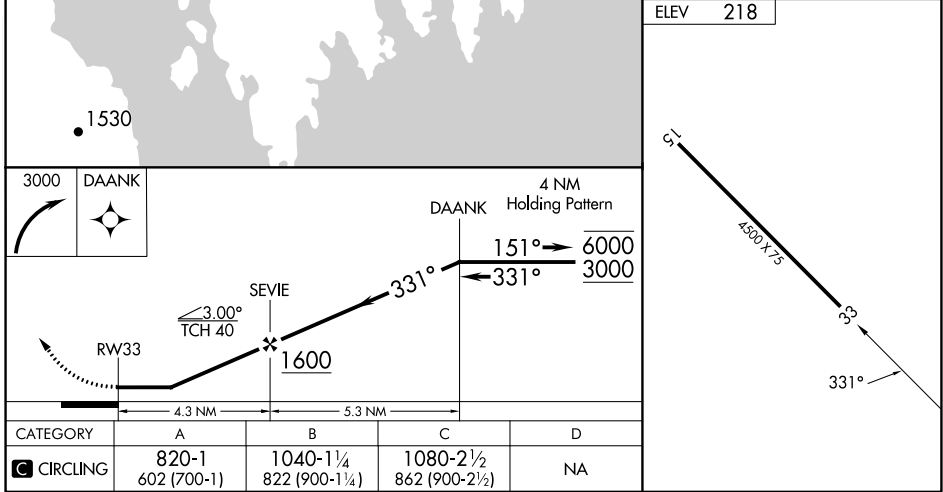

DEBLOIS, MAINE

AL-10104 (FAA)

23054

APP CRS 331°	Rwy ldg TDZE Apt Elev	N/A N/A 218
------------------------	-----------------------------	--

RNAV (GPS)-A

DEBLOIS FLIGHT STRIP (43B)

RNP APCH.	<p>Procedure NA at night. Use Bar Harbor altimeter setting when not received, use Bangor altimeter setting and increase all MDA 20 feet and visibility Cat C ¼ SM.</p>	MISSED APPROACH: Climbing right turn to 3000 direct DAANK and hold, continue climb-in-hold to 3000.
BHB AWOS 3-PT 118.35	BOSTON CENTER 124.25 290.50	CTAF 122.9

NE-1, 28 NOV 2024 to 26 DEC 2024

NE-1, 28 NOV 2024 to 26 DEC 2024

DEBLOIS, MAINE
Orig-A 16JUL20

44°44'N-67°59'W

DEBLOIS FLIGHT STRIP (43B)
RNAV (GPS)-A