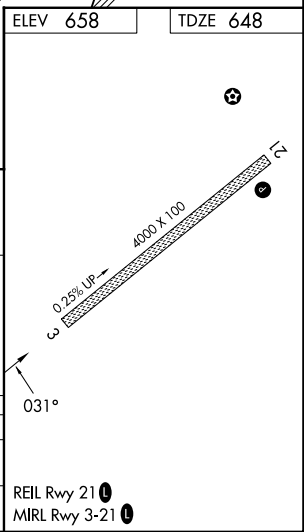

RNAV (GPS) RWY 3

RUBY (RBY) (PARY)

APP CRS 031°	Rwy Idg 4000
	TDZE 648
	Apt Elev 658

⚠ When local altimeter setting not received, use Galena altimeter setting and increase all MDA 340 feet and all visibilities ¾ SM. DME/DME RNP-0.3 NA.
⚠ Rwy 3 Straight-in and Circling minimums NA at night. Helicopter visibility reduction below 1 SM NA.
❄ -39°C

MISSED APPROACH:
 Climbing right turn to 3800 direct WINUR and hold.

AWOS-3P 118.25	ANCHORAGE CENTER 127.0 290.2	FAIRBANKS RADIO 122.25	CTAF 122.8
--------------------------	--	----------------------------------	----------------------