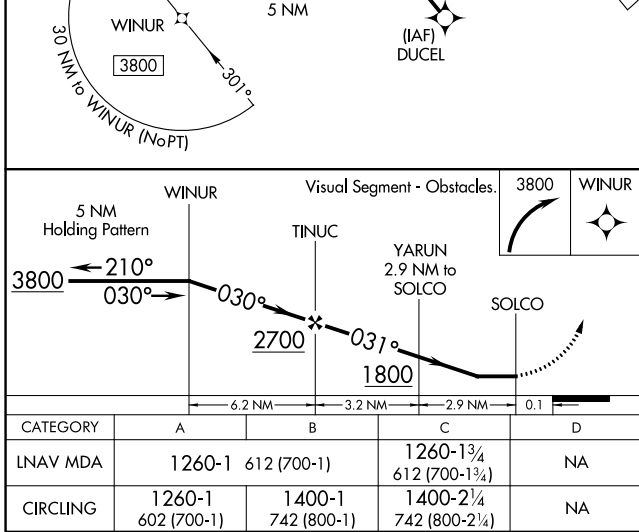

RNAV (GPS) RWY 3

RUBY (RBY) (PARY)

APP CRS 031°	Rwy Idg 4000
	TDZE 648
	Apt Elev 658

⚠ When local altimeter setting not received, use Galena altimeter setting and increase all MDA 340 feet and all visibilities ¾ SM. DME/DME RNP-0.3 NA.
⚠ Rwy 3 Straight-in and Circling minimums NA at night. Helicopter visibility reduction below 1 SM NA.
❄ -39°C

MISSED APPROACH:
 Climbing right turn to 3800 direct WINUR and hold.

AWOS-3P 118.25	ANCHORAGE CENTER 127.0 290.2	FAIRBANKS RADIO 122.25	CTAF 122.8
--------------------------	--	----------------------------------	----------------------

AK, 31 OCT 2024 to 26 DEC 2024

AK, 31 OCT 2024 to 26 DEC 2024