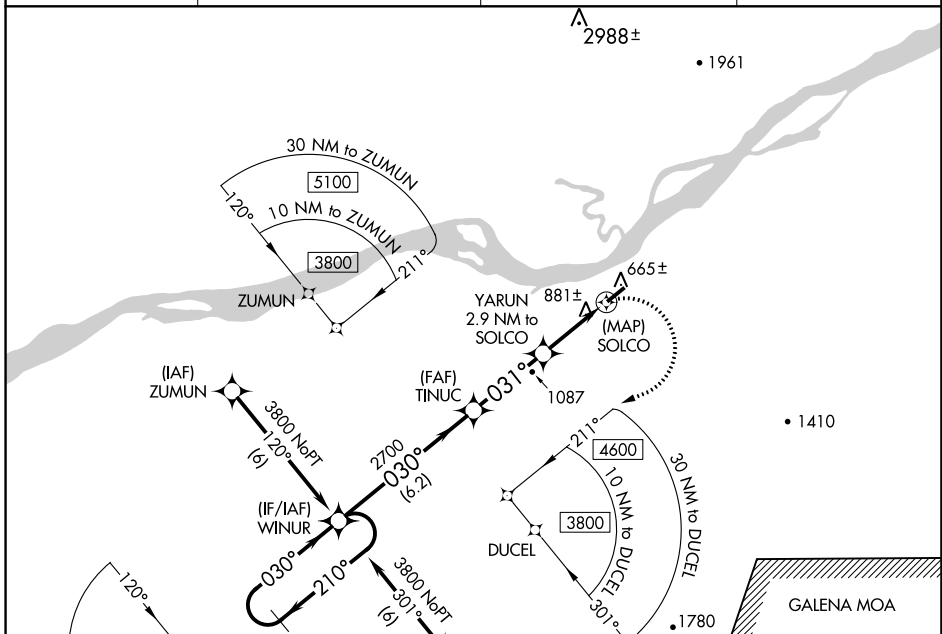

RNAV (GPS) RWY 3

RUBY (RBY) (PARY)

APP CRS 031°	Rwy Idg 4000
	TDZE 648
	Apt Elev 658

⚠ When local altimeter setting not received, use Galena altimeter setting and increase all MDA 340 feet and all visibilities ¾ SM. DME/DME RNP-0.3 NA.
⚠ Rwy 3 Straight-in and Circling minimums NA at night. Helicopter visibility reduction below 1 SM NA.
❄ -39°C

MISSED APPROACH:
 Climbing right turn to 3800 direct WINUR and hold.

AWOS-3P 118.25	ANCHORAGE CENTER 127.0 290.2	FAIRBANKS RADIO 122.25	CTAF 122.8
--------------------------	--	----------------------------------	----------------------

AK, 31 OCT 2024 to 26 DEC 2024

AK, 31 OCT 2024 to 26 DEC 2024