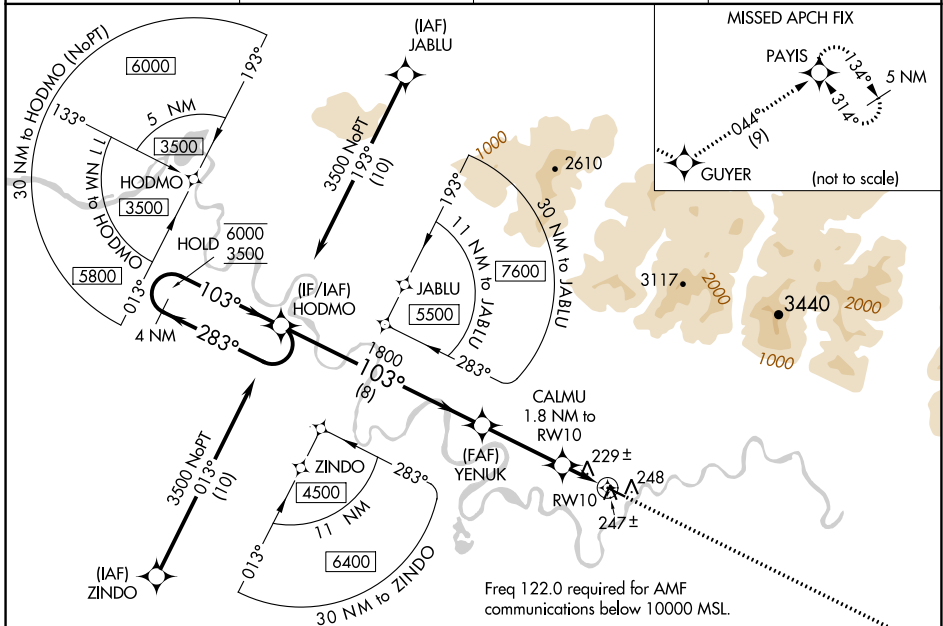

WAAS CH 50226 W10A	APP CRS 103°	Rwy Idg TDZE Apt Elev	4001 192 205
----------------------------------------	------------------------	-----------------------------	-----------------------------------------

RNAV (GPS) RWY 10

SHUNGNAK (SHG)(PAGH)

RNP APCH Circling to Rwy 28 NA at night. -35°C		MISSED APPROACH: Climb to 6000 direct GUYER and on track 044° to PAYIS and hold, continue climb-in-hold to 6000.	
AWOS-3P 118.525	ANCHORAGE CENTER 119.2	KOTZEBUE RADIO 122.0	CTAF 122.7

ELEV 205	TDZE 192
----------	----------

CATEGORY	A	B	C	D
LP MDA	480-1	288 (300-1)		NA
LNAV MDA	540-1	348 (400-1)		NA
CIRCLING	600-1 395 (400-1)	660-1 455 (500-1)	660-1½ 455 (500-1½)	NA

AK, 31 OCT 2024 to 26 DEC 2024

AK, 31 OCT 2024 to 26 DEC 2024