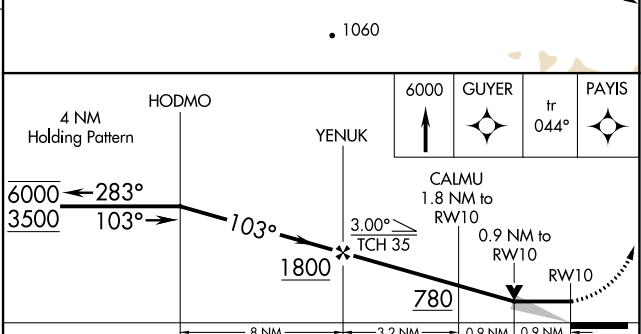

WAAS CH 50226 W10A	APP CRS 103°	Rwy Idg TDZE Apt Elev	4001 192 205
----------------------------------------	------------------------	-----------------------------	-----------------------------------------

RNAV (GPS) RWY 10

SHUNGNAK (SHG)(PAGH)

RNP APCH Circling to Rwy 28 NA at night. -35°C		MISSED APPROACH: Climb to 6000 direct GUYER and on track 044° to PAYIS and hold, continue climb-in-hold to 6000.	
AWOS-3P 118.525	ANCHORAGE CENTER 119.2	KOTZEBUE RADIO 122.0	CTAF 122.7

ELEV 205	TDZE 192
----------	----------

CATEGORY	A	B	C	D
LP MDA	480-1	288 (300-1)		NA
LNAV MDA	540-1	348 (400-1)		NA
CIRCLING	600-1 395 (400-1)	660-1 455 (500-1)	660-1½ 455 (500-1½)	NA

AK, 31 OCT 2024 to 26 DEC 2024