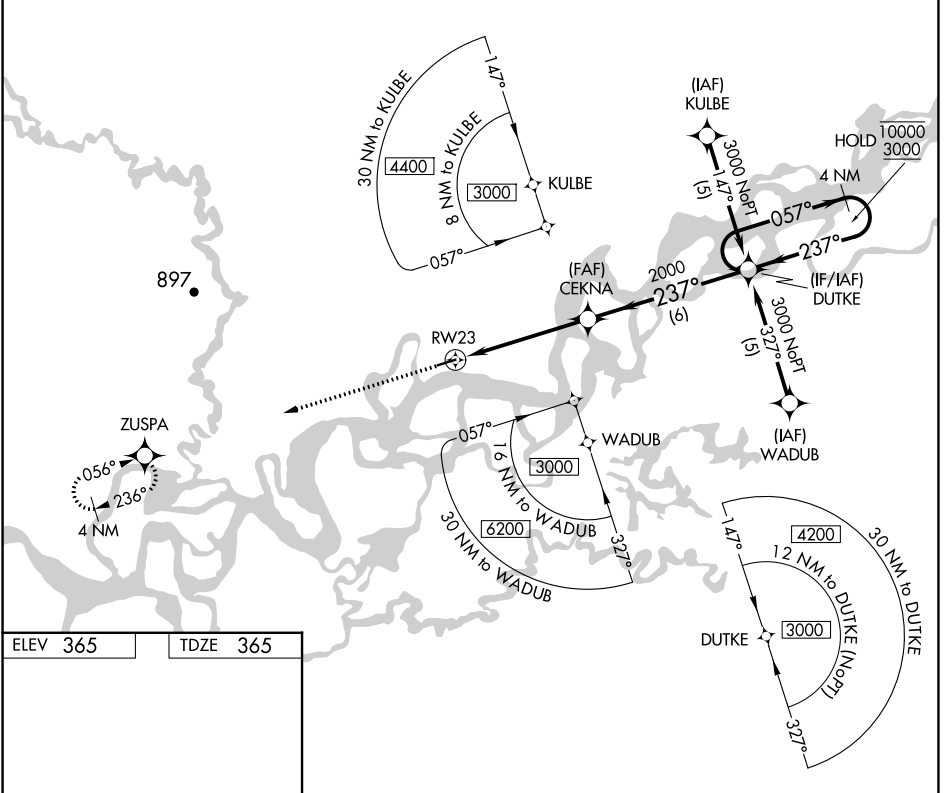

APP CRS 237°	Rwy Idg TDZE Apt Elev	3934 365 365

RNAV (GPS) RWY 23

BEAVER (WBQ)(PAWB)

RNP APCH-GPS.
▼ Rwy 23 helicopter visibility reduction below 3/4 SM NA.
▲ NA Use Fort Yukon altimeter setting.
MISSED APPROACH: Climb to 3000 direct ZUSPA and hold.

FYU/PFYU AWOS-3P 125.8	FAIRBANKS RADIO 122.05 122.15	CTAF 122.9 0

CATEGORY	A	B	C	D
LNAV MDA	940-1	575 (600-1)	940-1½ 575 (600-1½)	NA
CIRCLING	940-1	575 (600-1)	940-1½ 575 (600-1½)	NA

AK, 31 OCT 2024 to 26 DEC 2024

AK, 31 OCT 2024 to 26 DEC 2024