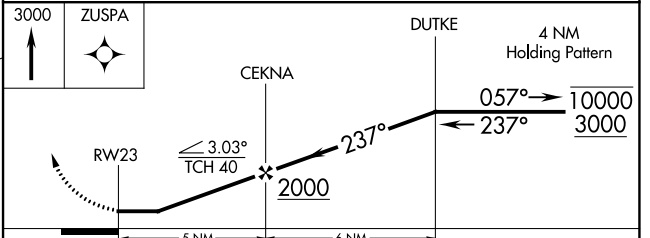

APP CRS 237°	Rwy Idg TDZE Apt Elev	3934 365 365

RNAV (GPS) RWY 23

BEAVER (WBQ)(PAWB)

RNP APCH-GPS.
▼ Rwy 23 helicopter visibility reduction below 3/4 SM NA.
▲ NA Use Fort Yukon altimeter setting.
MISSED APPROACH: Climb to 3000 direct ZUSPA and hold.

FYU/PFYU AWOS-3P 125.8	FAIRBANKS RADIO 122.05 122.15	CTAF 122.9 0

CATEGORY	A	B	C	D
LNAV MDA	940-1	575 (600-1)	940-1½ 575 (600-1½)	NA
CIRCLING	940-1	575 (600-1)	940-1½ 575 (600-1½)	NA

AK, 31 OCT 2024 to 26 DEC 2024

AK, 31 OCT 2024 to 26 DEC 2024