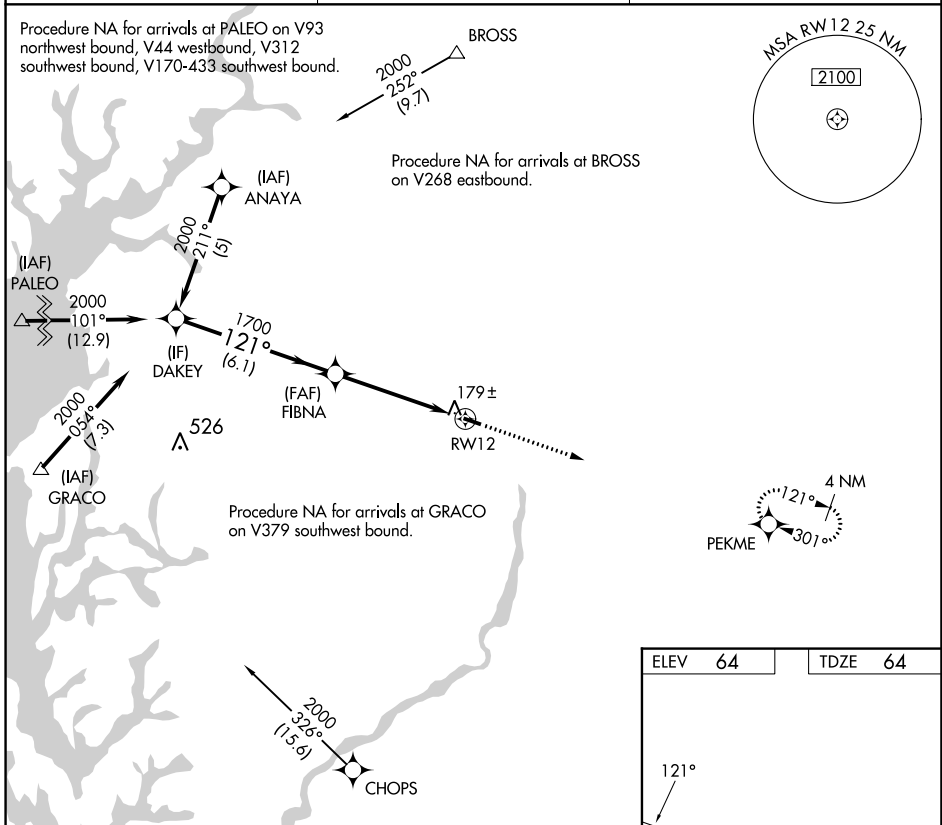

APP CRS	Rwy Idg	<b>3214</b>
<b>121°</b>	TDZE	<b>64</b>
	Apt Elev	<b>64</b>

# RNAV (GPS) RWY 12

GOODEN AIRPARK (RJD)

RNP APCH - GPS.	Procedure NA at night. Use Easton altimeter setting: when not received, procedure NA. Rwy 12 helicopter visibility reduction below 1 SM NA.	MISSED APPROACH: Climb to 2000 direct PEKME and hold.
-----------------	---	---

ESN AWOS-3PT <b>124.475</b>	POTOMAC APP CON <b>124.55 317.425</b>	UNICOM <b>122.8 (CTAF) 0</b>
--------------------------------	--	---------------------------------

NE-3, 28 NOV 2024 to 26 DEC 2024

NE-3, 28 NOV 2024 to 26 DEC 2024

CATEGORY	A	B	C	D
LNAV MDA	480-1	416 (500-1)		NA
CIRCLING	520-1	456 (500-1)		NA