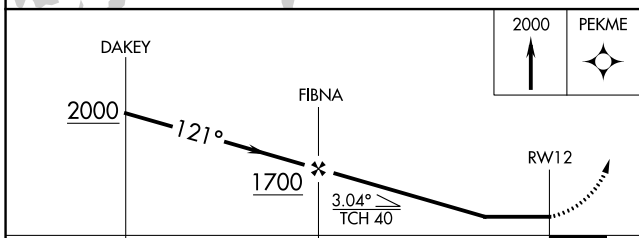

CATEGORY	A	B	C	D
LNAV MDA	480-1	416 (500-1)		NA
CIRCLING	520-1	456 (500-1)		NA