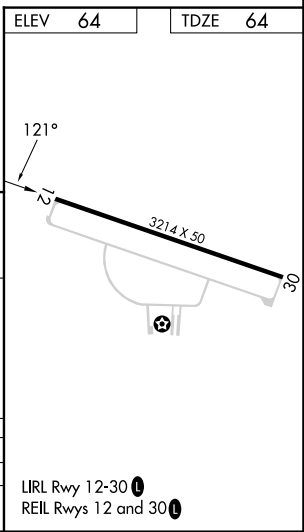

CATEGORY	A	B	C	D
LNAV MDA	480-1	416 (500-1)		NA
CIRCLING	520-1	456 (500-1)		NA