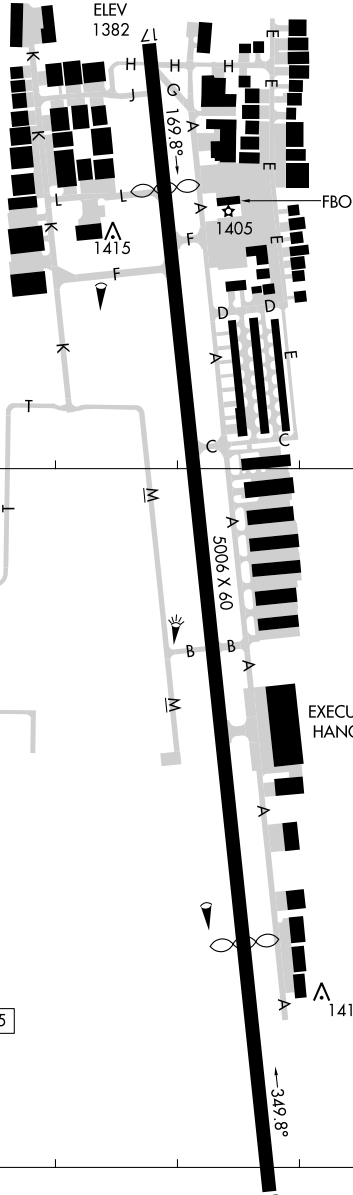

24025

AIRPORT DIAGRAM

AL-10309 (FAA)

BOERNE STAGE AIRFIELD (5C1)
SAN ANTONIO, TEXAS

AWOS-3
118.725
CTAF/UNICOM
123.0

FIELD
ELEV
1384

JANUARY 2020
ANNUAL RATE OF CHANGE
0.1° W

SC-3, 28 NOV 2024 to 26 DEC 2024

SC-3, 28 NOV 2024 to 26 DEC 2024

29°43.5'N

29°43.0'N

98°42.0'W

ELEV
1375

98°41.5'W