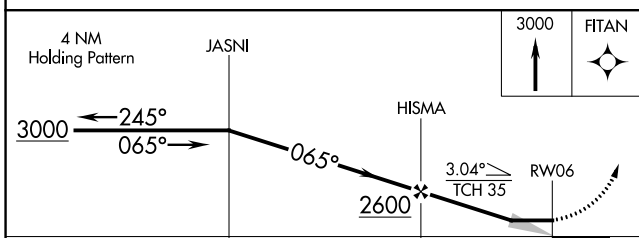

CATEGORY	A	B	C	D
LNAV MDA	1600-1	579 (600-1)	NA	
CIRCLING	1640-1	619 (700-1)	NA