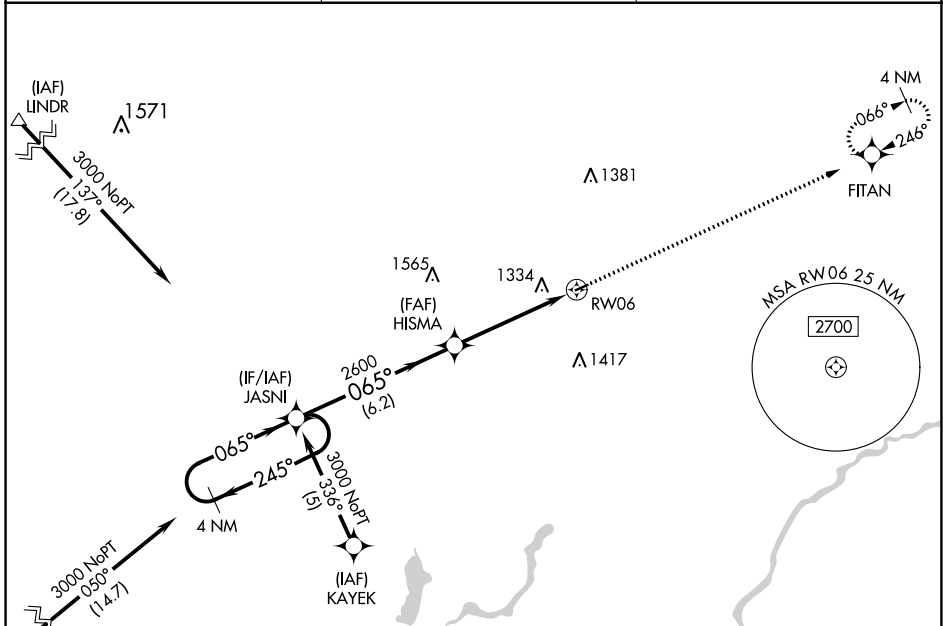

APP CRS	Rwy Idg	2561
065°	TDZE	1021
	Apt Elev	1021

RNAV (GPS) RWY 6

FIELD OF DREAMS (Ø4W)

RNP APCH.

▼ When local altimeter setting not received, use Mora altimeter setting and increase all MDAs 60 feet. Procedure NA at night. Rwy 6 helicopter visibility reduction below 1 SM NA.

▲ NA

MISSED APPROACH: Climb to 3000 direct FITAN and hold.

AWOS-3 118.225	MINNEAPOLIS CENTER 121.05 235.775	CTAF 122.9
--------------------------	---	----------------------

NC-1, 28 NOV 2024 to 26 DEC 2024

NC-1, 28 NOV 2024 to 26 DEC 2024

ELEV 1021	TDZE 1021
-----------	-----------

CATEGORY	A	B	C	D
LNAV MDA	1600-1	579 (600-1)	NA	
CIRCLING	1640-1	619 (700-1)	NA	