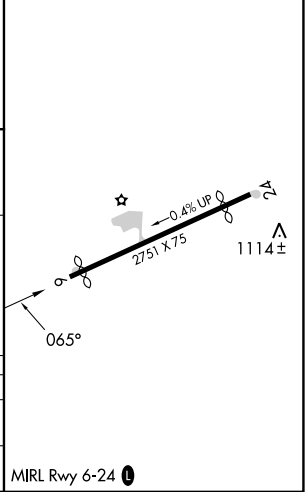

CATEGORY	A	B	C	D
LNAV MDA	1600-1	579 (600-1)	NA	
CIRCLING	1640-1	619 (700-1)	NA