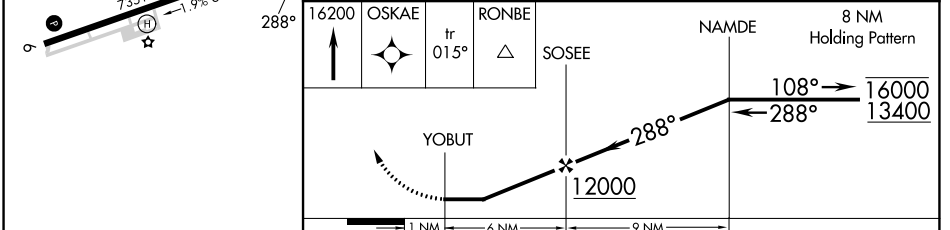

APP CRS	Rwy Idg	N/A
288°	TDZE	N/A
	Apt Elev	7523

RNAV (GPS)-A

SALIDA/HARRIETT ALEXANDER FLD (A.NK)

RNP APCH.	MISSED APPROACH: Climb to 16200 direct OSKAE and on track 015° to RONBE and hold, continue climb-in-hold to 16200.
<p>▼ Circling to Rwy 6 NA at night.</p> <p>▲ When local altimeter setting not received, procedure NA.</p>	

AWOS-3PT 133.85	DENVER CENTER 128.375 379.95	UNICOM 122.7 (CTAF)
---------------------------	--	-------------------------------

CATEGORY	A	B	C	D
ⓐ CIRCLING	9720-1¼ 2197 (2200-1¼)	9720-1½ 2197 (2200-1½)	NA	