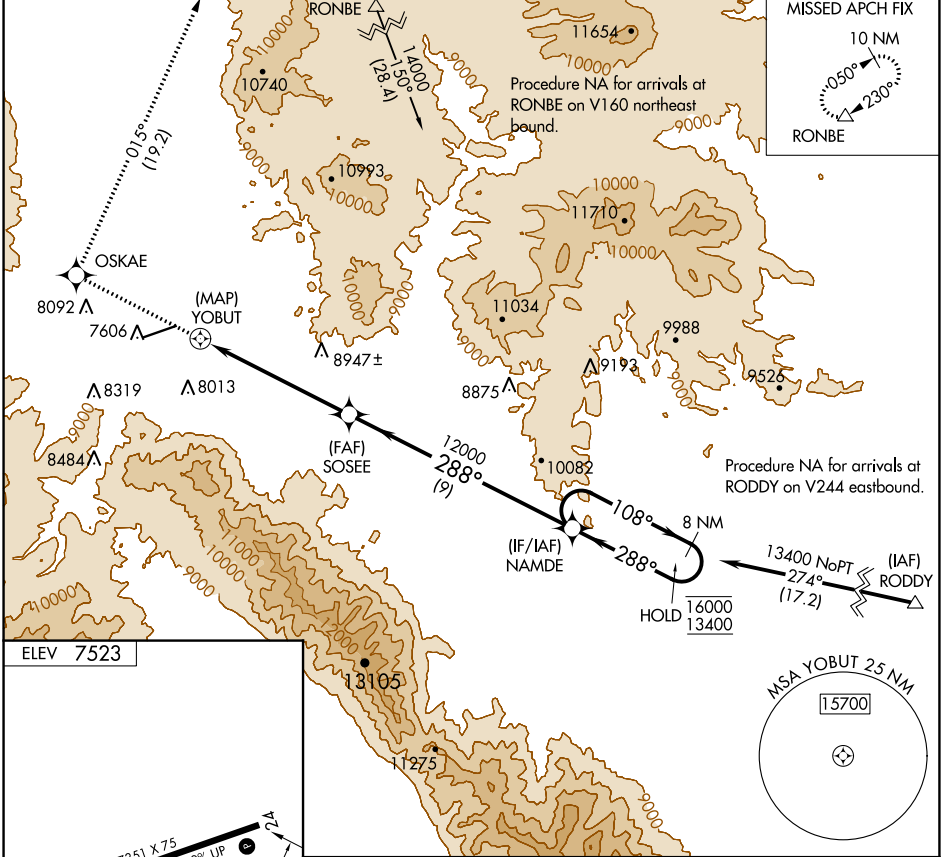

APP CRS	Rwy Idg	N/A
288°	TDZE	N/A
	Apt Elev	7523

RNAV (GPS)-A

SALIDA/HARRIETT ALEXANDER FLD (A.NK)

RNP APCH.	MISSED APPROACH: Climb to 16200 direct OSKAE and on track 015° to RONBE and hold, continue climb-in-hold to 16200.
<p>▼ Circling to Rwy 6 NA at night.</p> <p>▲ When local altimeter setting not received, procedure NA.</p>	

AWOS-3PT 133.85	DENVER CENTER 128.375 379.95	UNICOM 122.7 (CTAF)
---------------------------	--	-------------------------------

CATEGORY	A	B	C	D
ⓐ CIRCLING	9720-1¼ 2197 (2200-1¼)	9720-1½ 2197 (2200-1½)	NA	

SW-1, 28 NOV 2024 to 26 DEC 2024

SW-1, 28 NOV 2024 to 26 DEC 2024