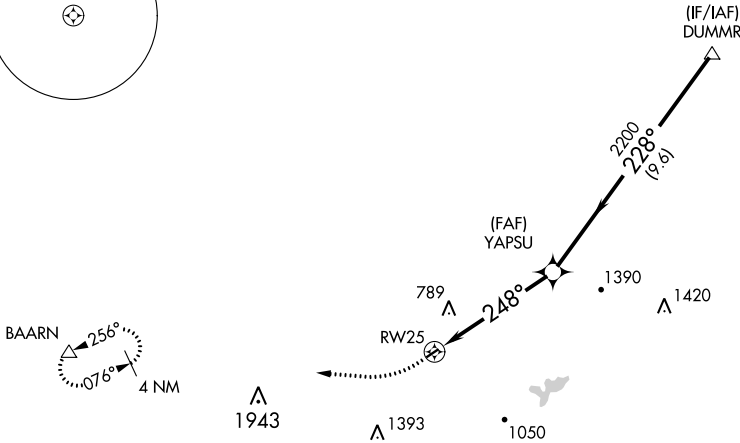

APP CRS 248°	Rwy Idg 1899
	TDZE 547
	Apt Elev 550

RNAV (GPS) RWY 25

KELLER BROTHERS (Ø8N)

RNP APCH.
 Procedure NA at night. Rwy 7 helicopter visibility reduction below 1 SM NA.
 Use Lancaster altimeter setting; when not received, use Reading altimeter setting and increase all MDA 40 feet.

MISSED APPROACH: Climbing right turn to 3000 direct BAARN and hold.

LNS ASOS 125.675	HARRISBURG APP CON 126.45 281.525	CTAF 122.9	121.9
----------------------------	---	----------------------	--------------

Procedure NA for arrivals at DUMMR on V93 northeast bound, V162 eastbound and V276 southeast bound.

NE-4, 28 NOV 2024 to 26 DEC 2024

NE-4, 28 NOV 2024 to 26 DEC 2024

ELEV 550	TDZE 547
----------	----------

CATEGORY	A	B	C	D
LNAV MDA	1320-1 773 (800-1)	1320-1¼ 773 (800-1¼)	NA	
CIRCLING	1440-1¼ 890 (900-1¼)	1580-1½ 1030 (1100-1½)	NA	