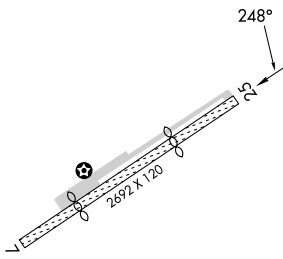

CATEGORY	A	B	C	D
LNAV MDA	1320-1 773 (800-1)	1320-1¼ 773 (800-1¼)	NA	
CIRCLING	1440-1¼ 890 (900-1¼)	1580-1½ 1030 (1100-1½)	NA