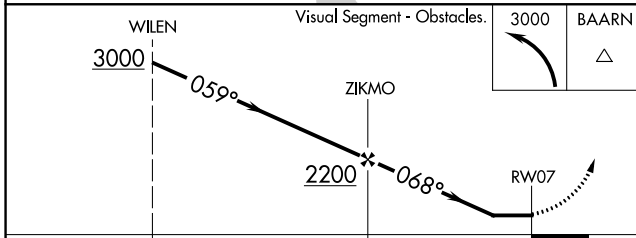

CATEGORY	A	B	C	D
LNAV MDA	1640-1¼ 1093 (1100-1¼)	1640-1½ 1093 (1100-1½)	NA