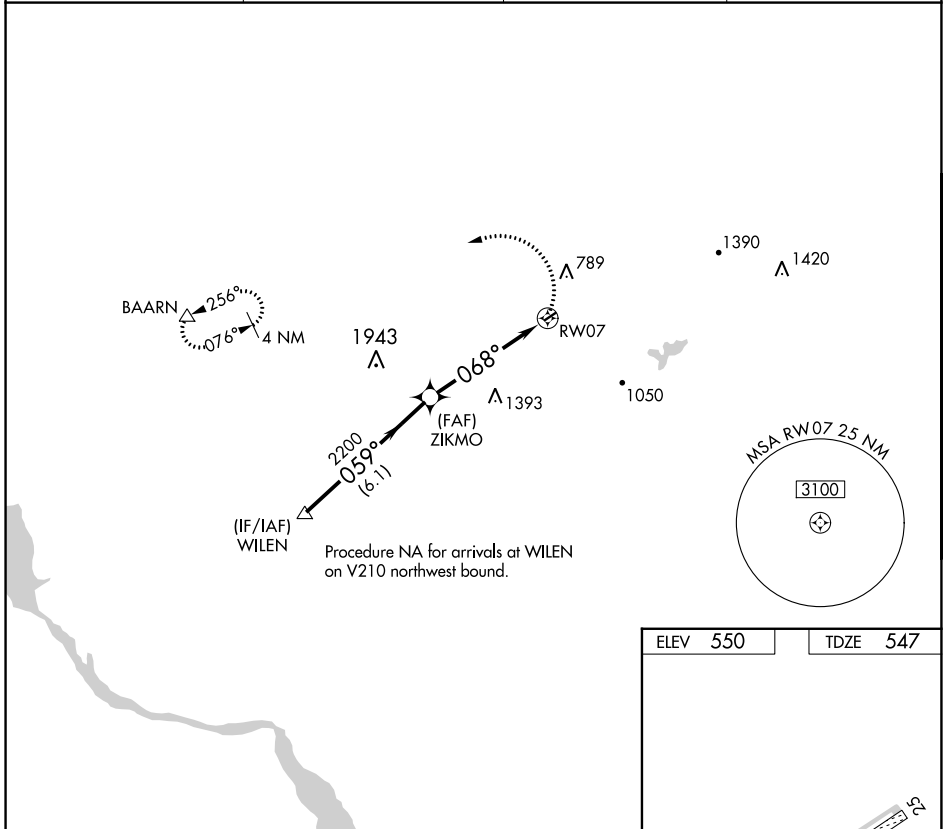

APP CRS	Rwy Idg	1991
068°	TDZE	547
	Apt Elev	550

RNAV (GPS) RWY 7

KELLER BROTHERS (Ø8N)

RNP APCH.

▼ Procedure NA at night. Rwy 7 helicopter visibility reduction below 1 SM NA. Use Lancaster altimeter setting; when not received, use Reading altimeter setting and increase all MDA 40 feet.

▲ NA

MISSED APPROACH: Climbing left turn to 3000 direct BAARN and hold.

LNS ASOS 125.675	HARRISBURG APP CON 126.45 281.525	CTAF 122.9	121.9 0
----------------------------	---	----------------------	----------------

NE-4, 28 NOV 2024 to 26 DEC 2024

NE-4, 28 NOV 2024 to 26 DEC 2024

ELEV 550	TDZE 547
----------	----------

CATEGORY	A	B	C	D
LNAV MDA	1640-1¼ 1093 (1100-1¼)	1640-1½ 1093 (1100-1½)	NA	