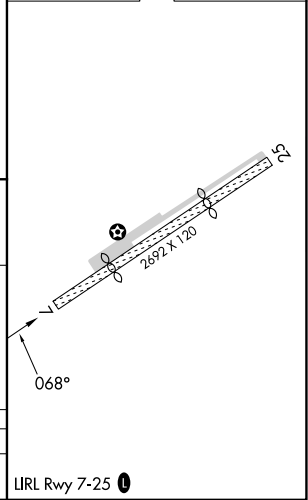

APP CRS	Rwy Idg	1991
068°	TDZE	547
	Apt Elev	550

RNAV (GPS) RWY 7

KELLER BROTHERS (Ø8N)

RNP APCH.

▼ Procedure NA at night. Rwy 7 helicopter visibility reduction below 1 SM NA. Use Lancaster altimeter setting; when not received, use Reading altimeter setting and increase all MDA 40 feet.

▲ NA

MISSED APPROACH: Climbing left turn to 3000 direct BAARN and hold.

LNS ASOS 125.675	HARRISBURG APP CON 126.45 281.525	CTAF 122.9	121.9 0
----------------------------	---	----------------------	----------------

NE-4, 28 NOV 2024 to 26 DEC 2024

NE-4, 28 NOV 2024 to 26 DEC 2024

ELEV 550	TDZE 547
----------	----------

CATEGORY	A	B	C	D
LNAV MDA	1640-1¼ 1093 (1100-1¼)	1640-1½ 1093 (1100-1½)	NA	