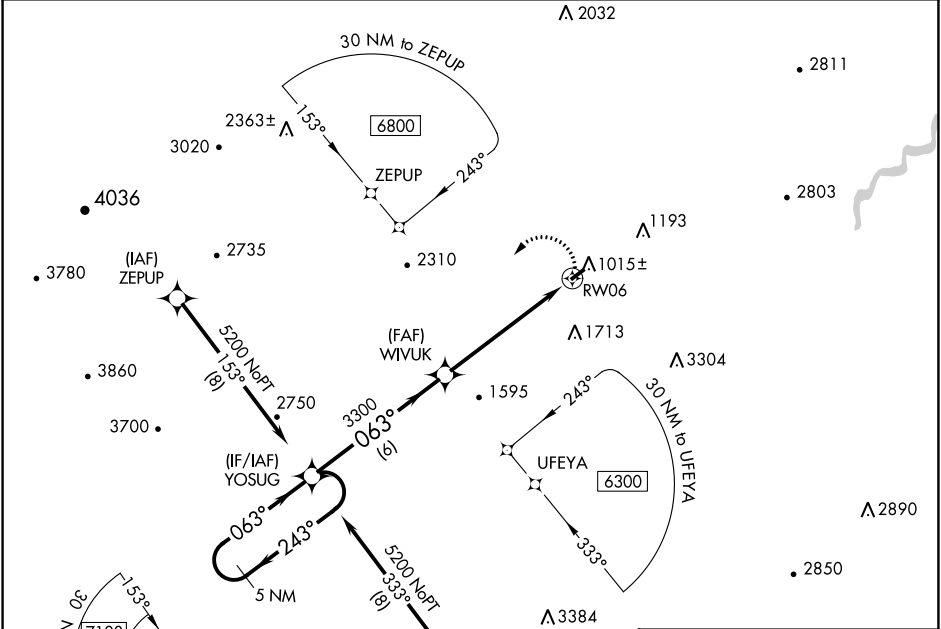

APP CRS	Rwy Idg	NA
063°	TDZE	NA
	Apt Elev	963

RNAV (GPS)-A

NEW MARKET (8W2)

⚠ DME/DME RNP-0.3 NA. Procedure NA at night. Visibility reduction by helicopters NA. When local altimeter setting not received, Use Staunton/Waynesboro/Harrisonburg altimeter setting and increase all MDA 100 feet.

⚠ MISSED APPROACH: Climbing left turn to 6100 direct YOSUG and hold, continue climb-in-hold to 6100.

AWOS-3 118.175	WASHINGTON CENTER 133.2 282.2	UNICOM 122.8 (CTAF)
--------------------------	---	-------------------------------

NE-3, 28 NOV 2024 to 26 DEC 2024

NE-3, 28 NOV 2024 to 26 DEC 2024

CATEGORY	A	B	C	D
<input checked="" type="checkbox"/> CIRCLING	1980-3	1017 (1100-3)	NA	LIRL Rwy 6-24