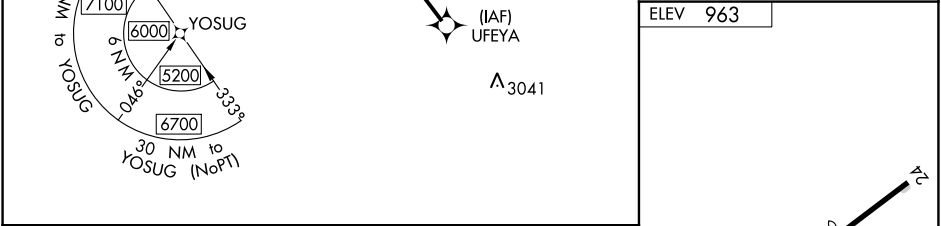

CATEGORY	A	B	C	D
☒ CIRCLING	1980-3	1017 (1100-3)	NA	LIRL Rwy 6-24