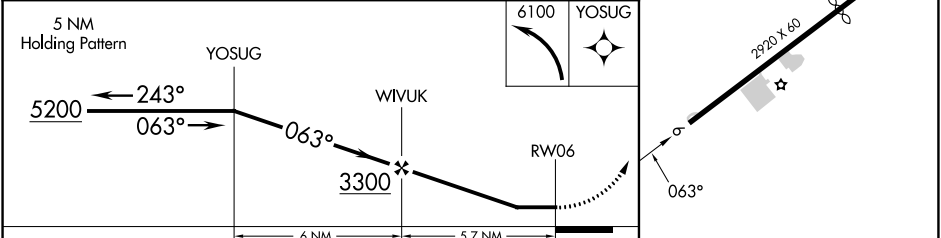

CATEGORY	A	B	C	D
☒ CIRCLING	1980-3	1017 (1100-3)	NA	LIRL Rwy 6-24