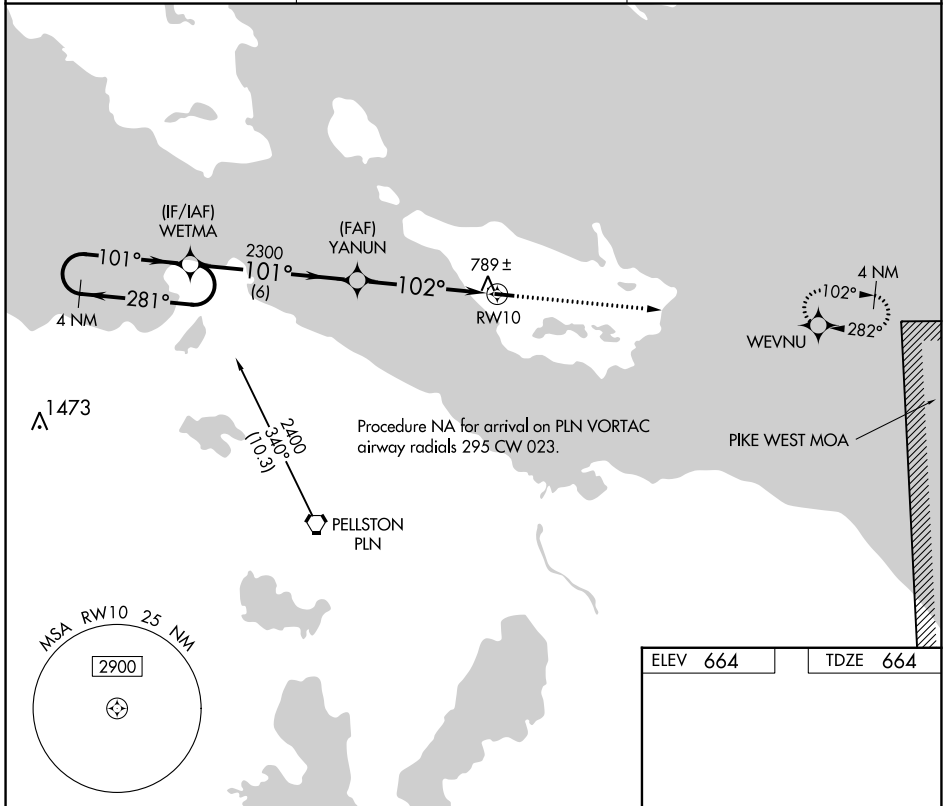

APP CRS	Rwy Idg	3498
102°	TDZE	664
	Apt Elev	664

RNAV (GPS) RWY 10

BOIS BLANC ISLAND (6Y1)

NA	DME/DME RNP-0.3 NA. Use Cheboygan altimeter setting.	MISSED APPROACH: Climb to 4000 direct WEVNU and hold, continue climb-in-hold to 4000.
----	---	---

SLH AWOS-3 118.175	MINNEAPOLIS CENTER 134.6 354.05	CTAF 122.9
------------------------------	---	----------------------

EC-1, 28 NOV 2024 to 26 DEC 2024

EC-1, 28 NOV 2024 to 26 DEC 2024

CATEGORY	A	B	C	D
LNVA MDA	1060-1	396 (400-1)	NA	
CIRCLING	1120-1	456 (500-1)	NA	

ELEV 664	TDZE 664
----------	----------

REIL Rwy 28
MIRL Rwy 10-28