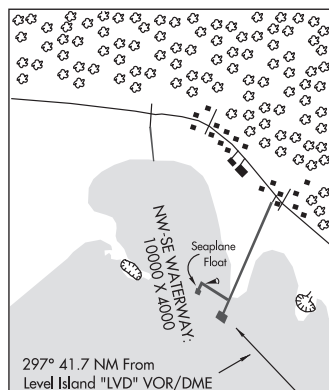

KAKO (See RUSSIAN MISSION on page 213)