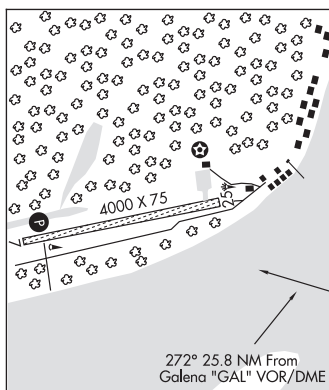

KOYUK ALFRED ADAMS (KKA)(PAKK) 0 NE UTC-9(-8DT) N64°56.37' W161°09.26'

NOME

162 B NOTAM FILE KKA

L-3C, 4I

RWY 01-19: 3002X60 (GRVL) MIRL

IAP

RWY 01: VASI(V4L)—GA 3.0° TCH 25'. Brush.

RWY 19: VASI(V4R)—GA 4.0° TCH 32'. Brush.

AIRPORT MANAGER: (907) 451-5280

COMMUNICATIONS: CTAF 122.9

GALENA RCO 122.2 (FAIRBANKS RADIO)

ANCHORAGE CENTER APP/DEP CON 127.0 290.2

RADIO AIDS TO NAVIGATION: NOTAM FILE GAL.

GALENA (H) (H) VORV/DME 114.8 GAL Chan 95 N64°44.29'

W156°46.63' 277° 25.8 NM to fld. 183/12E.

COMM/NAV/WEATHER REMARKS: For a toll free call to Fairbanks FSS dial 1-866-248-6516.

KRUZOF N57°17.00' W135°43.76'

JUNEAU

RCO 122.05 (SITKA RADIO)

L-1B

KUJU N56°36.98' W134°03.11'