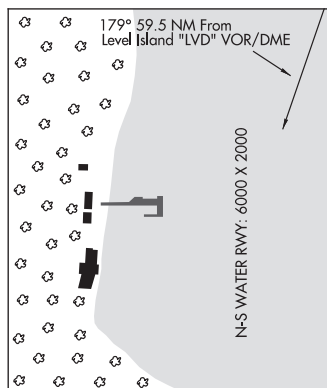

STEAMBOAT BAY SPB (WSB)(POWS) 0 NE UTC-9(-8DT) N55°31.78' W133°38.50'

KETCHIKAN

00 NOTAM FILE KTN

WATERWAY N-S: 6000X2000 (WATER)**SEAPLANE REMARKS:** Unattended. High mountains all sides except entrance: one way ops, no south ops, subject to heavy swells and squirrely winds.

VOR unusable:

020°-050° byd 37 NM

270°-300° byd 25 NM blo 10,000'

301°-321° byd 25 NM blo 7,000'

wx cam avbl at <https://weathercams.faa.gov>

DME unusable:

020°-050° byd 25 NM blo 11,000'

020°-050° byd 37 NM

105°-120° byd 29 NM blo 10,000'

121°-135° byd 35 NM blo 7,000'

270°-300° byd 25 NM blo 10,000'

301°-321° byd 25 NM blo 7,000'

345°-350° byd 36 NM blo 8,000'

COMM/NAV/WEATHER REMARKS: For a LC to Ketchikan FSS dial 225-9481. For a LC to Juneau FSS dial 789-7380.**STEBBINS** (WBB) 0 NW UTC-9(-8DT) N63°30.96' W162°16.68'