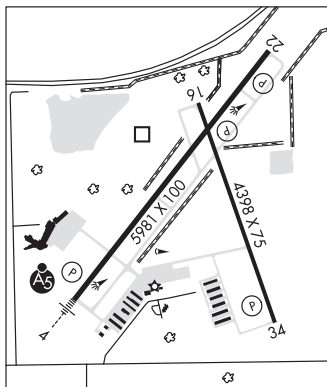

KANKAKEE

GREATER KANKAKEE (IKK)(KIKK) 3 S UTC-6(-5DT) N41°04.28' W87°50.78'

CHICAGO
H-5E, L-27C
IAP

630 B NOTAM FILE IKK

RWY 04-22: H5981X100 (ASPH-PFC) S-60, D-95 HIRL

RWY 04: MALSR. PAPI(P4L)—GA 3.0° TCH 51'.

RWY 22: REIL. PAPI(P4L)—GA 3.0° TCH 37'.

RWY 16-34: H4398X75 (ASPH-GRVD) S-30, D-40 MIRL

RWY 16: PAPI(P4L)—GA 3.0° TCH 40'. Tree.

RWY 34: PAPI(P4L)—GA 3.0° TCH 37'.

SERVICE: FUEL 100LL, JET A LGT Actvt MALSR Rwy 04; REIL Rwy 22; HIRL Rwy 04-22; MIRL Rwy 16-34—CTAF. HIRL Rwy 04-22 preset to low intst; to incr intst—CTAF.

AIRPORT REMARKS: Attended 1330-2330Z†. PPR req for ultralight ops ctc amgr. Ultralight act in grass area W of Rwy 04-22 & E of Rwy 16-34. Deer and waterfowl on and inofv.

AIRPORT MANAGER: 815-939-1422

WEATHER DATA SOURCES: AWOS-3 128.475 (815) 939-4044.

COMMUNICATIONS: CTAF/UNICOM 123.0

RCO 122.2 (KANKAKEE RADIO)

® CHICAGO CENTER APP/DEP CON 132.5

CLEARANCE DELIVERY PHONE: For CD if una to ctc on FSS freq, ctc Chicago ARTCC at 630-906-8921.

RADIO AIDS TO NAVIGATION: NOTAM FILE IKK.

PEOTONE (L) (L) VORTACW 113.2 EON Chan 79 N41°16.18' W87°47.46' 190° 12.1 NM to fld. 689/2E.

LUKOW NDB (LOMW) 272 IK N41°01.07' W87°54.23' 039° 4.1 NM to fld. 669/0E.

ILS 108.7 I-IKK Rwy 04. Class IT. LOM LUKOW NDB. Unmonitored.

COMM/NAV/WEATHER REMARKS: Can contact Chicago Center on ground 132.5.

KANKAKEE (3KK) 3 SW UTC-6(-5DT) N41°06.00' W87°55.00'

CHICAGO

625 TPA—1425(800) NOTAM FILE IKK

RWY 09-27: 2644X300 (TURF) LIRL(NSTD)

RWY 27: Thld dsplcd 285'. Road.

RWY 18-36: 2564X200 (TURF)

RWY 18: Brush.

RWY 36: Thld dsplcd 900'. Trees.

SERVICE: S4 LGT Rwy 09-27 NSTD LIRL; variable ints and spacing and non-frangible mountings.

AIRPORT REMARKS: Attended Mon-Fri 1300-0100Z†, Sat-Sun irregularly. Contact manager in advance for rwy lgts. Ultralight activity on and inof arpt. Rwy 27 and Rwy 36 dsplcd thld marked with white rocks. 400 ft ovrn end of Rwy 27.

AIRPORT MANAGER: 815-932-4222

COMMUNICATIONS: CTAF/UNICOM 122.8

CLEARANCE DELIVERY PHONE: For CD ctc Chicago ARTCC at 630-906-8921.