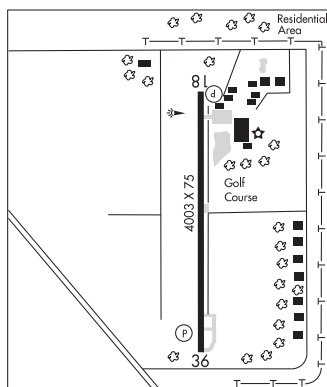

ST LOUIS
H-5D, L-27B, A

CARROLLTON MEML (K26) 3 S UTC-6(-5DT) N39°18.73' W93°30.39'
670 B NOTAM FILE COU
RWY 18-36: H2600X50 (ASPH-AFSC) MIRL
RWY 18: Brush.
SERVICE: FUEL 100LL LGT MIRL Rwy 18-36 preset on low ints.
AIRPORT REMARKS: Unattended. Fuel self-serve fuel with credit card. Low level crops within 60' of rwy centerline.
AIRPORT MANAGER: 660-329-2605
COMMUNICATIONS: CTAF 122.9
CLEARANCE DELIVERY PHONE: For CD ctc Kansas City ARTCC at 913-254-8508.

KANSAS CITY

CARUTHERSVILLE MEML (M05) 1 SW UTC-6(-5DT) N36°10.15' W89°40.59'
268 B NOTAM FILE STL
RWY 18-36: H4003X75 (ASPH) MIRL
RWY 18: PAPI(P4L)—GA 3.0° TCH 40'. Trees. Rgt tfc.
RWY 36: PAPI(P4L)—GA 3.0° TCH 40'. Trees.
SERVICE: LGT Actvt MIRL Rwy 18-36—CTAF. Rwy 18 VGSI unusable byd 3° left of centerline and byd 5° right of centerline. Rwy 36 VGSI unusable byd 5° right of centerline.
AIRPORT REMARKS: Attended Mon-Fri 1400-2230Z. Crop dusting acct on and invof arpt.
AIRPORT MANAGER: 573-333-4296
COMMUNICATIONS: CTAF 122.9
MEMPHIS CENTER APP/DEP CON 134.65
CLEARANCE DELIVERY PHONE: For CD ctc Memphis ARTCC at 901-368-8453/8449.
RADIO AIDS TO NAVIGATION: NOTAM FILE DYR.
DYERSBURG (L) TACAN Chan 115 DYR (116.8) N36°01.11' W89°19.06' 294° 19.6 NM to fld. 389/3E.

ST LOUIS
L-16H
IAP

CASSVILLE MUNI (94K) 2 NW UTC-6(-5DT) N36°41.84' W93°54.03'
1483 B NOTAM FILE COU
RWY 09-27: H3599X60 (ASPH) S-8 MIRL
RWY 09: PAPI(P2L)—GA 3.0° TCH 42'.
RWY 27: PAPI(P2L)—GA 3.0° TCH 43'.
SERVICE: FUEL 100LL LGT ACTIVATE MIRL Rwy 09-27 SS-SR—CTAF.
PAPI Rwy 09 and Rwy 27 opr 24 hrs.
AIRPORT REMARKS: Unattended. 100LL self svc avbl with credit card only.
Rwy 09-27 severe full depth cracking 1-4" wide entire length of rwy.
AIRPORT MANAGER: 417-847-4441
COMMUNICATIONS: CTAF 122.9
SPRINGFIELD APP/DEP CON 124.95
CLEARANCE DELIVERY PHONE: For CD ctc Springfield Apxh at 417-868-5620/5619.
RADIO AIDS TO NAVIGATION: NOTAM FILE COU.
NEOSHO (DH) DME 117.3 EOS Chan 120 N36°50.55' W94°26.14' 108° 27.2 NM to fld. 1200.

KANSAS CITY
L-16F
IAP