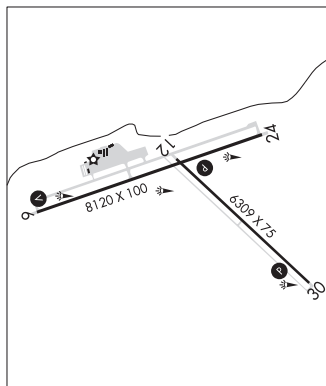

RWY 06: TORA-8120 TODA-8120 ASDA-8120 LDA-8120

RWY 12: TORA-6309 TODA-6309 ASDA-6309 LDA-6309

RWY 24: TORA-8120 TODA-8120 ASDA-8120 LDA-8120

RWY 30: TORA-6309 TODA-6309 ASDA-6309 LDA-6309

SERVICE: FUEL 100LL, JET A1+ LGT ACTVT REIL Rwy 12 and 30;

VASI Rwy 06; PAPI 12 and 30; MIRL Rwy 06-24 and 12-30—CTAF.

AIRPORT REMARKS: Attended May-Oct 1400-0200Z†, Nov-Apr

1400-0100Z†. For 100LL fuel aft hr—575-973-0074. Sfc cond unmnt when unatndd. ARFF: Acr ops more than 30 pax seats exc 24 hr PPR—amgr. Rwy 12-30 not avbl for acf ops more than 30 pax seats.

AIRPORT MANAGER: 575-336-8111

WEATHER DATA SOURCES: AWOS-3 126.475 (575) 336-8455.

COMMUNICATIONS: CTAF/UNICOM 122.8

RUIDOSO RCO 122.2 (ALBUQUERQUE RADIO)

Ⓡ ALBUQUERQUE CENTER APP/DEP CON 132.65

CLEARANCE DELIVERY PHONE: For CD if una to ctc on FSS freq, ctc Albuquerque ARTCC at 505-856-4561.

RADIO AIDS TO NAVIGATION: NOTAM FILE ROW.

CHISUM (VH) VORTACW 116.1 CME Chan 108 N33°20.25' W104°37.27' 267° 46.3 NM to fld. 3776/12E.

VOR unusable:

144°-155° byd 40 NM

278°-285° byd 40 NM

300°-313° byd 40 NM blo 6,500'

300°-313° byd 53 NM

314°-328° byd 40 NM blo 6,000'

314°-328° byd 47 NM

329°-356° byd 40 NM

CAPTAN NDB (MHW) 278 CEP N33°29.39' W105°24.26' 245° 6.5 NM to fld. 6562/10E. NOTAM FILE SRR.

NDB unusable:

Byd 25 NM blo 14,500'

ILS/DME 110.7 I-SRR Chan 44 Rwy 24. Class IE. LOC unusable byd 25° right of course. Unmonitored. LOC

unusable byd 5° right of course byd 10 NM.

RUIDOSO N33°27.71' W105°31.55'

ALBUQUERQUE

RCO 122.2 (ALBUQUERQUE RADIO)

L-6F

SANDIA AIRPARK ESTATES EAST (See EDGEWOOD on page 437)