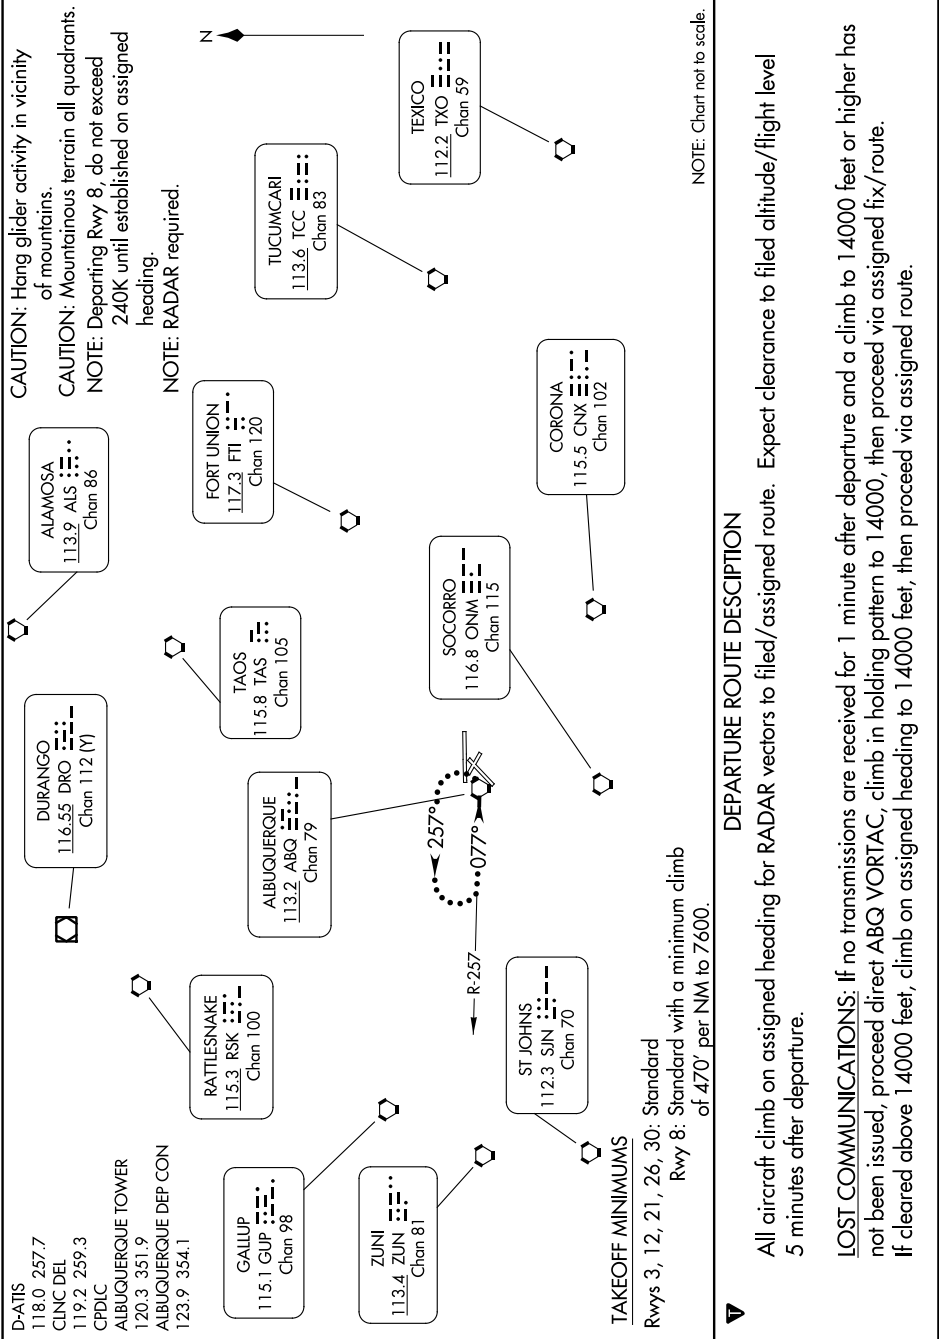

ALBUQUERQUE THREE DEPARTURE

SW-1, 26 DEC 2024 to 23 JAN 2025

SW-1, 26 DEC 2024 to 23 JAN 2025