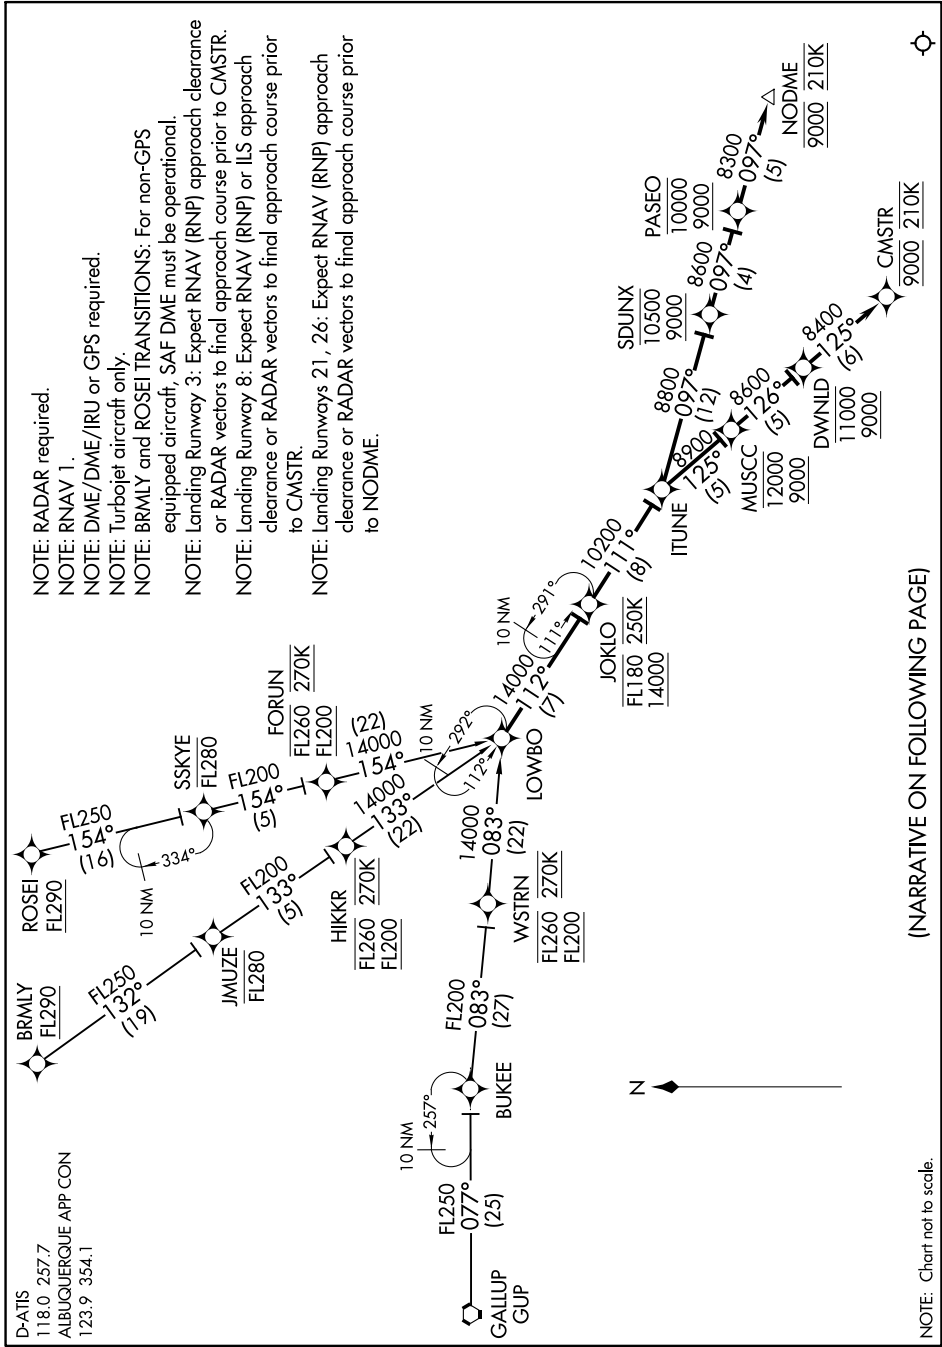

(LOWBO.LOWBO3) 17117

# LOWBO THREE ARRIVAL (RNAV)

AL-12 (FAA)

ALBUQUERQUE INTL SUNPORT (ABQ)  
ALBUQUERQUE, NEW MEXICO

SW-1, 26 DEC 2024 to 23 JAN 2025

LOWBO THREE ARRIVAL (RNAV)  
(LOWBO.LOWBO3) 08JAN15

ALBUQUERQUE, NEW MEXICO  
ALBUQUERQUE INTL SUNPORT (ABQ)

(NARRATIVE ON FOLLOWING PAGE)

SW-1, 26 DEC 2024 to 23 JAN 2025

NOTE: Chart not to scale.