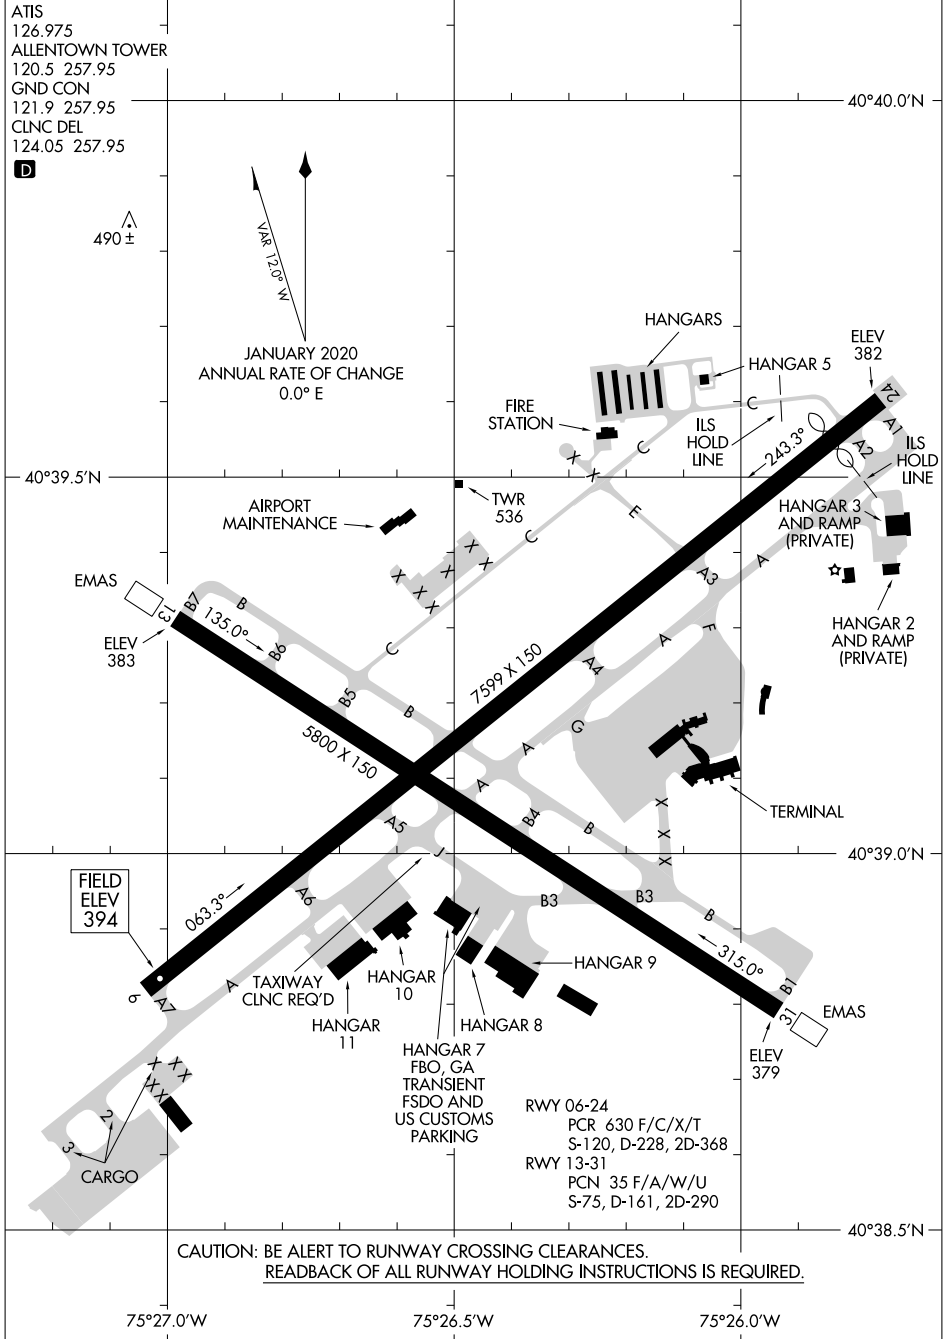

24361

AIRPORT DIAGRAM

AL-15 (FAA)

LEHIGH VALLEY INTL (ABE)
ALLENTOWN, PENNSYLVANIA

NE-4, 26 DEC 2024 to 23 JAN 2025

NE-4, 26 DEC 2024 to 23 JAN 2025

AIRPORT DIAGRAM

24361