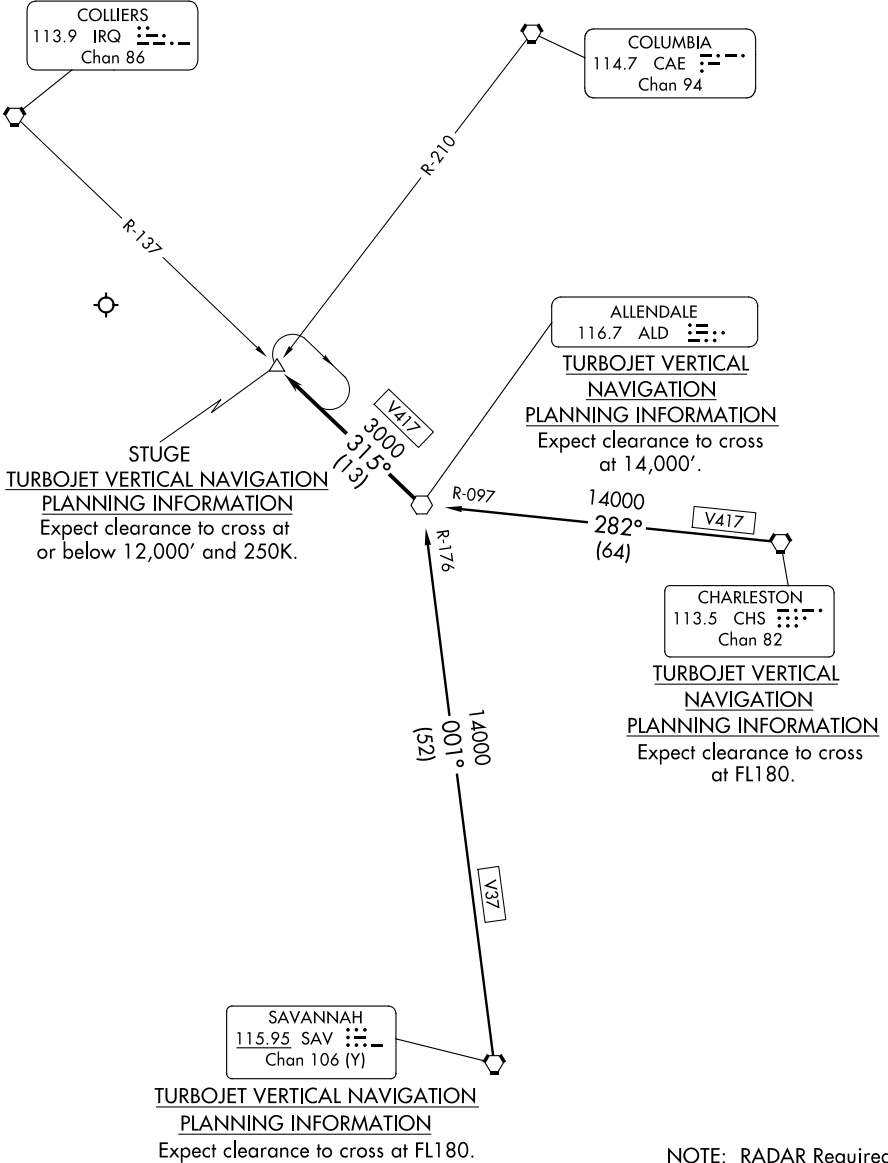

STUGE THREE ARRIVAL

AUGUSTA APP CON ★
119.15 284.625
ATIS
132.75

SE-4, 26 DEC 2024 to 23 JAN 2025

SE-4, 26 DEC 2024 to 23 JAN 2025

(CONTINUED ON FOLLOWING PAGE)