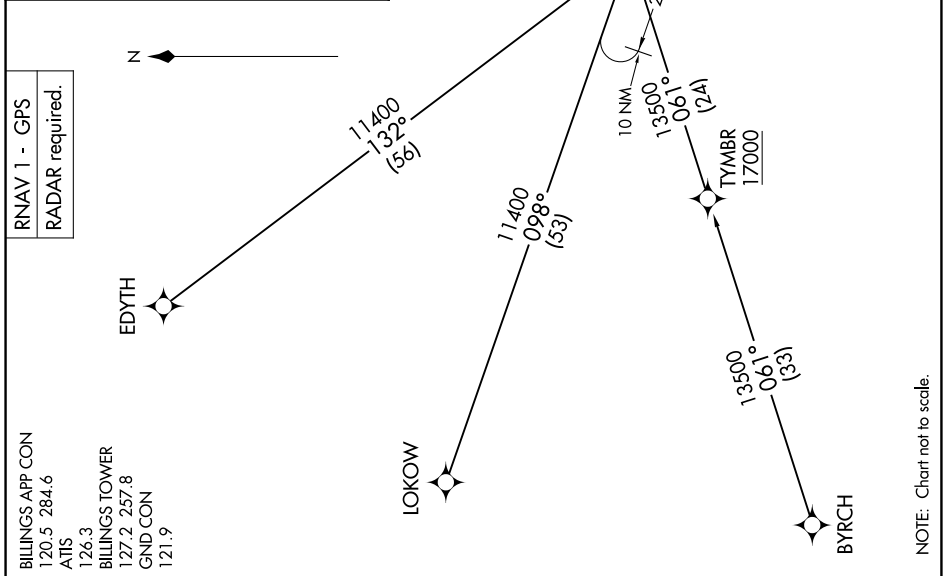

# CRAZI FOUR ARRIVAL (RNAV)

AL-48 (FAA)

BILLINGS LOGAN INTL (BIL)  
BILLINGS, MONTANA

NW-1, 26 DEC 2024 to 23 JAN 2025

**ARRIVAL ROUTE DESCRIPTION**

BYRCH TRANSITION (BYRCH.CRAZIA)  
EDYTH TRANSITION (EDYTH.CRAZIA)  
LOKOW TRANSITION (LOKOW.CRAZIA)

LANDING RUNWAY 10L: From CRAZI on track 105° to cross LRSUN at 8000 and at 230K. Expect assigned approach or RADAR vectors to final approach course.

LANDING RUNWAY 28R: From CRAZI on track 098° to cross BBCAT at 8000 and at 210K, then on heading 102° or as assigned by ATC. Expect assigned approach or RADAR vectors to final approach course.

CRAZI FOUR ARRIVAL (RNAV)  
(CRAZI.CRAZIA) 20APR23

BILLINGS, MONTANA  
BILLINGS LOGAN INTL (BIL)

NW-1, 26 DEC 2024 to 23 JAN 2025