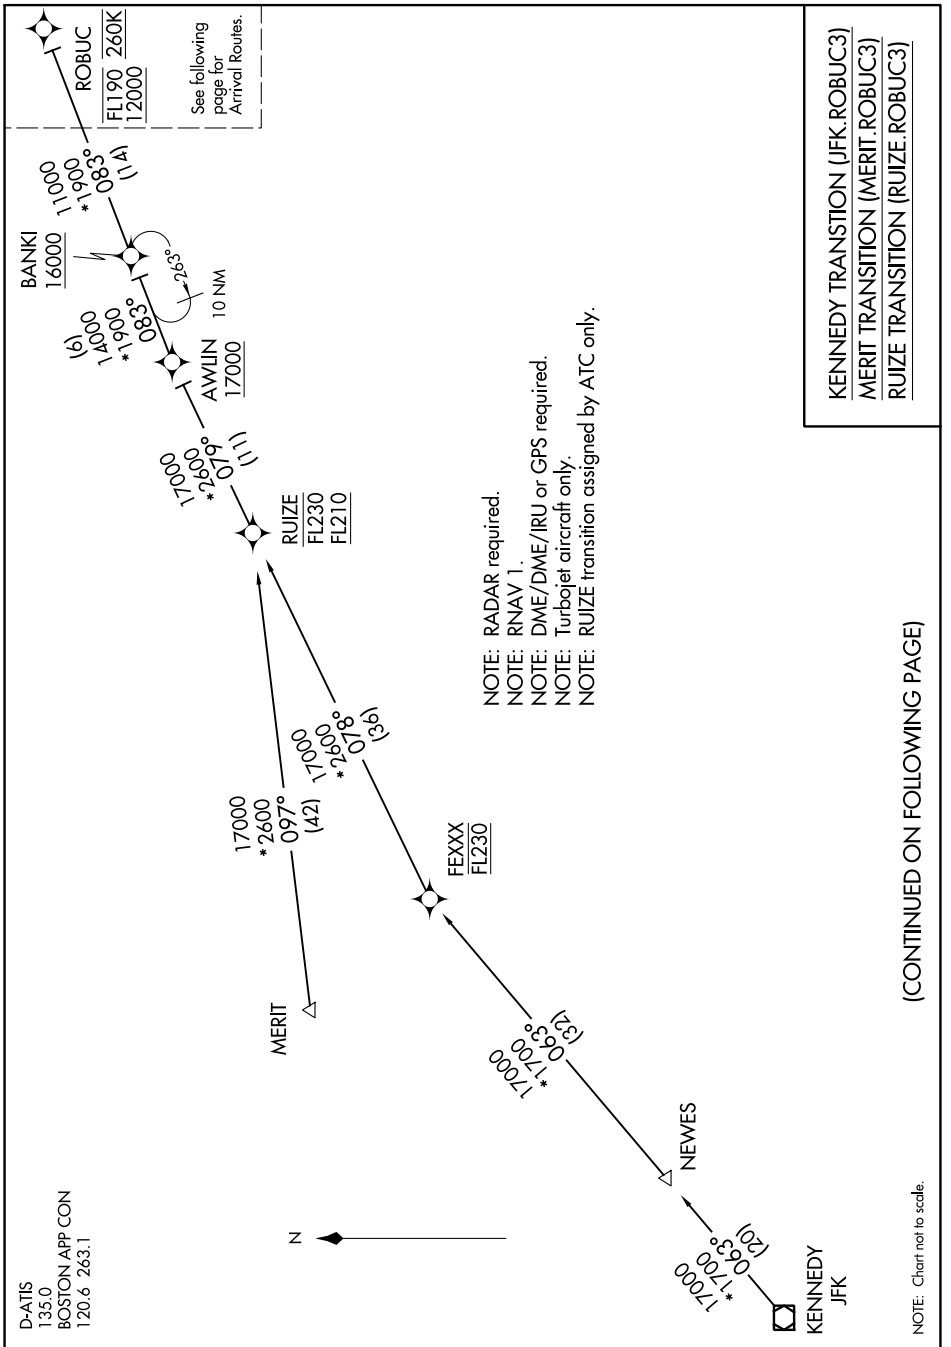

ROBUC THREE ARRIVAL (RNAV) Transition Routes

NE-1, 26 DEC 2024 to 23 JAN 2025

ROBUC THREE ARRIVAL (RNAV) Transition Routes

NE-1, 26 DEC 2024 to 23 JAN 2025