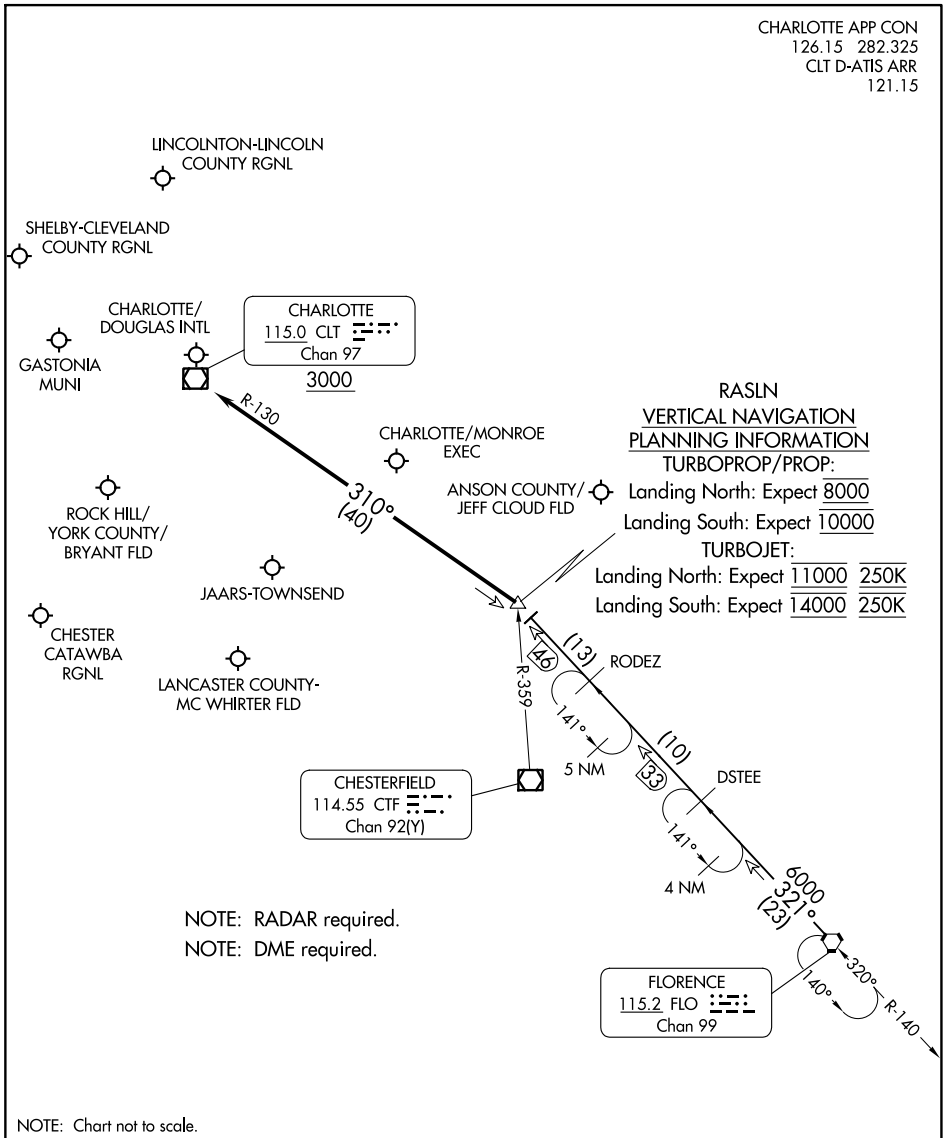

RASLN THREE ARRIVAL

CHARLOTTE, NORTH CAROLINA

CHARLOTTE APP CON
126.15 282.325
CLT D-ATIS ARR
121.15

ARRIVAL ROUTE DESCRIPTION

FLORENCE TRANSITION (FLO.RASLN3): From over FLO VORTAC on FLO R-321 to RASLN INT. Thence

. . . . from RASLN on CLT R-130 to cross CLT VOR/DME at or above 3000. Expect RADAR vectors to destination airport or final approach course prior to CLT VOR/DME.

RASLN THREE ARRIVAL

CHARLOTTE, NORTH CAROLINA