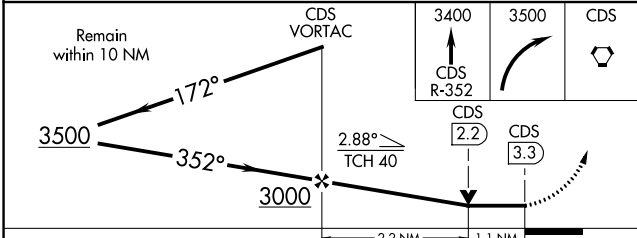

VORTAC CDS 117.0 Chan 117	APP CRS 352°	Rwy Idg TDZE 1954 Apt Elev 1954	5949
---	------------------------	---	-------------

VOR RWY 36

CHILDRESS MUNI (CDS)

⚠ When local altimeter setting not received, use Altus/Quartz Mountain Rgnl altimeter setting and increase all MDA 200 feet, and all visibilities ¼ mile.
⚠ VDP NA when using Altus/Quartz Mountain Rgnl altimeter setting.
 Circling to Rwy 4, 18, 22 NA at night.

MISSED APPROACH: Climb to 3400 via CDS VORTAC R-352 then climbing right turn to 3500 direct CDS VORTAC and hold.

ASOS 135.125	FORT WORTH CENTER 133.5 350.35	UNICOM 122.8 (CTAF) 0
------------------------	--	---------------------------------

CATEGORY	A	B	C	D
S-36	2340-1 386 (400-1)			2340-1 1/4 386 (400-1 1/4)
CIRCLING	2500-1 546 (600-1)	2600-1 3/4 646 (700-1 3/4)		2700-2 1/2 746 (800-2 1/2)

SC-2, 26 DEC 2024 to 23 JAN 2025

SC-2, 26 DEC 2024 to 23 JAN 2025