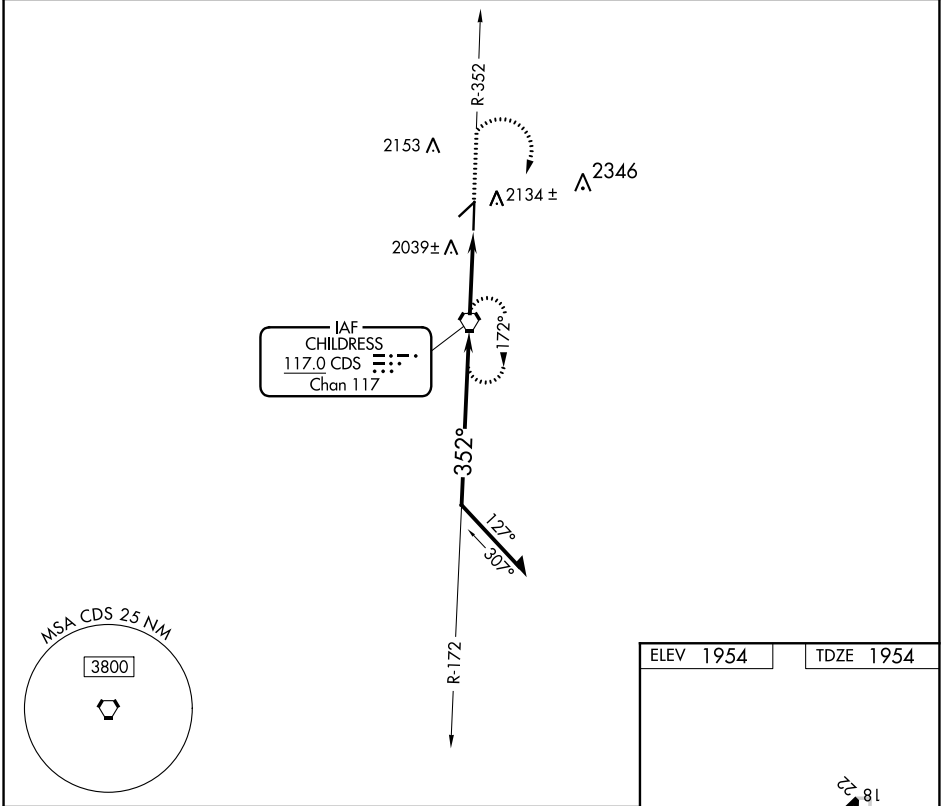

VORTAC CDS 117.0 Chan 117	APP CRS 352°	Rwy Idg TDZE 1954 Apt Elev 1954	5949
---	------------------------	---	-------------

VOR RWY 36

CHILDRESS MUNI (CDS)

⚠ When local altimeter setting not received, use Altus/Quartz Mountain Rgnl altimeter setting and increase all MDA 200 feet, and all visibilities ¼ mile.
⚠ VDP NA when using Altus/Quartz Mountain Rgnl altimeter setting.
 Circling to Rwy 4, 18, 22 NA at night.

MISSED APPROACH: Climb to 3400 via CDS VORTAC R-352 then climbing right turn to 3500 direct CDS VORTAC and hold.

ASOS 135.125	FORT WORTH CENTER 133.5 350.35	UNICOM 122.8 (CTAF) 0
------------------------	--	---------------------------------

CATEGORY	A	B	C	D
S-36	2340-1 386 (400-1)			2340-1 1/4 386 (400-1 1/4)
CIRCLING	2500-1 546 (600-1)	2600-1 3/4 646 (700-1 3/4)		2700-2 1/2 746 (800-2 1/2)

SC-2, 26 DEC 2024 to 23 JAN 2025

SC-2, 26 DEC 2024 to 23 JAN 2025