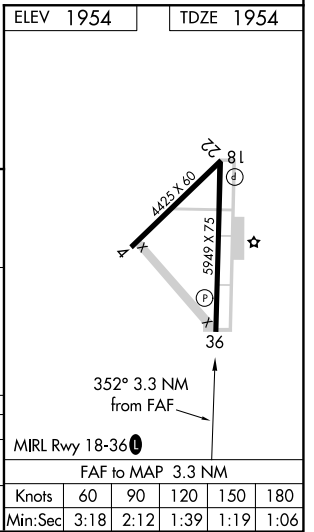

VORTAC CDS 117.0 Chan 117	APP CRS 352°	Rwy Idg TDZE 1954 Apt Elev 1954	5949
---	------------------------	---	-------------

VOR RWY 36

CHILDRESS MUNI (CDS)

⚠ When local altimeter setting not received, use Altus/Quartz Mountain Rgnl altimeter setting and increase all MDA 200 feet, and all visibilities ¼ mile.
⚠ VDP NA when using Altus/Quartz Mountain Rgnl altimeter setting.
 Circling to Rwy 4, 18, 22 NA at night.

MISSED APPROACH: Climb to 3400 via CDS VORTAC R-352 then climbing right turn to 3500 direct CDS VORTAC and hold.

ASOS 135.125	FORT WORTH CENTER 133.5 350.35	UNICOM 122.8 (CTAF) 0
------------------------	--	---------------------------------

CATEGORY	A	B	C	D
S-36	2340-1 386 (400-1)			2340-1 1/4 386 (400-1 1/4)
CIRCLING	2500-1 546 (600-1)	2600-1 3/4 646 (700-1 3/4)		2700-2 1/2 746 (800-2 1/2)

SC-2, 26 DEC 2024 to 23 JAN 2025

SC-2, 26 DEC 2024 to 23 JAN 2025