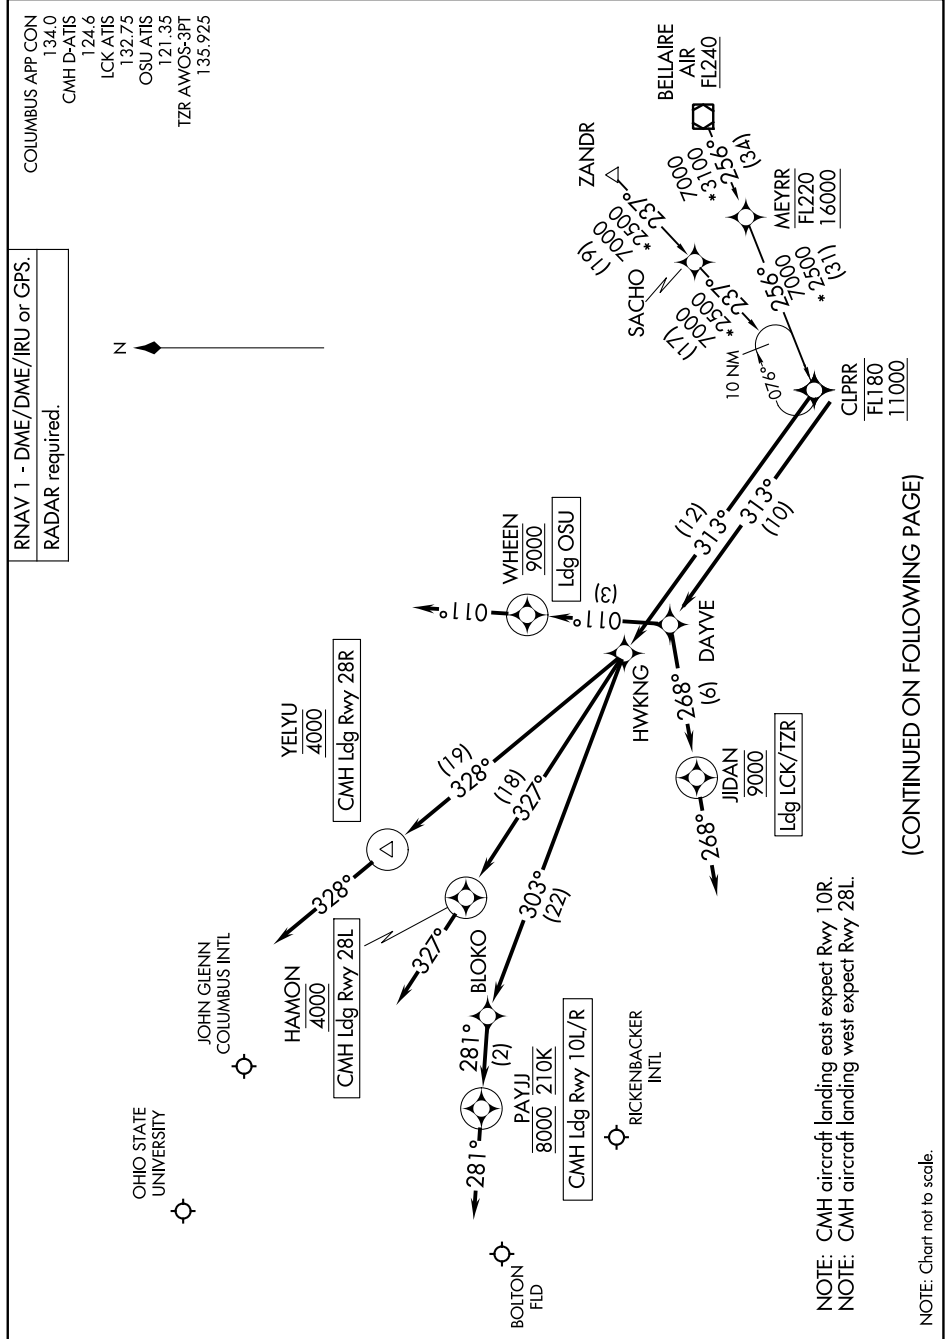

CLPRR THREE ARRIVAL (RNAV)

COLUMBUS, OHIO

EC-2, 26 DEC 2024 to 23 JAN 2025

(CONTINUED ON FOLLOWING PAGE)

NOTE: CMH aircraft landing east expect Rwy 10R.
NOTE: CMH aircraft landing west expect Rwy 28L.

NOTE: Chart not to scale.

EC-2, 26 DEC 2024 to 23 JAN 2025

CLPRR THREE ARRIVAL (RNAV)

COLUMBUS, OHIO