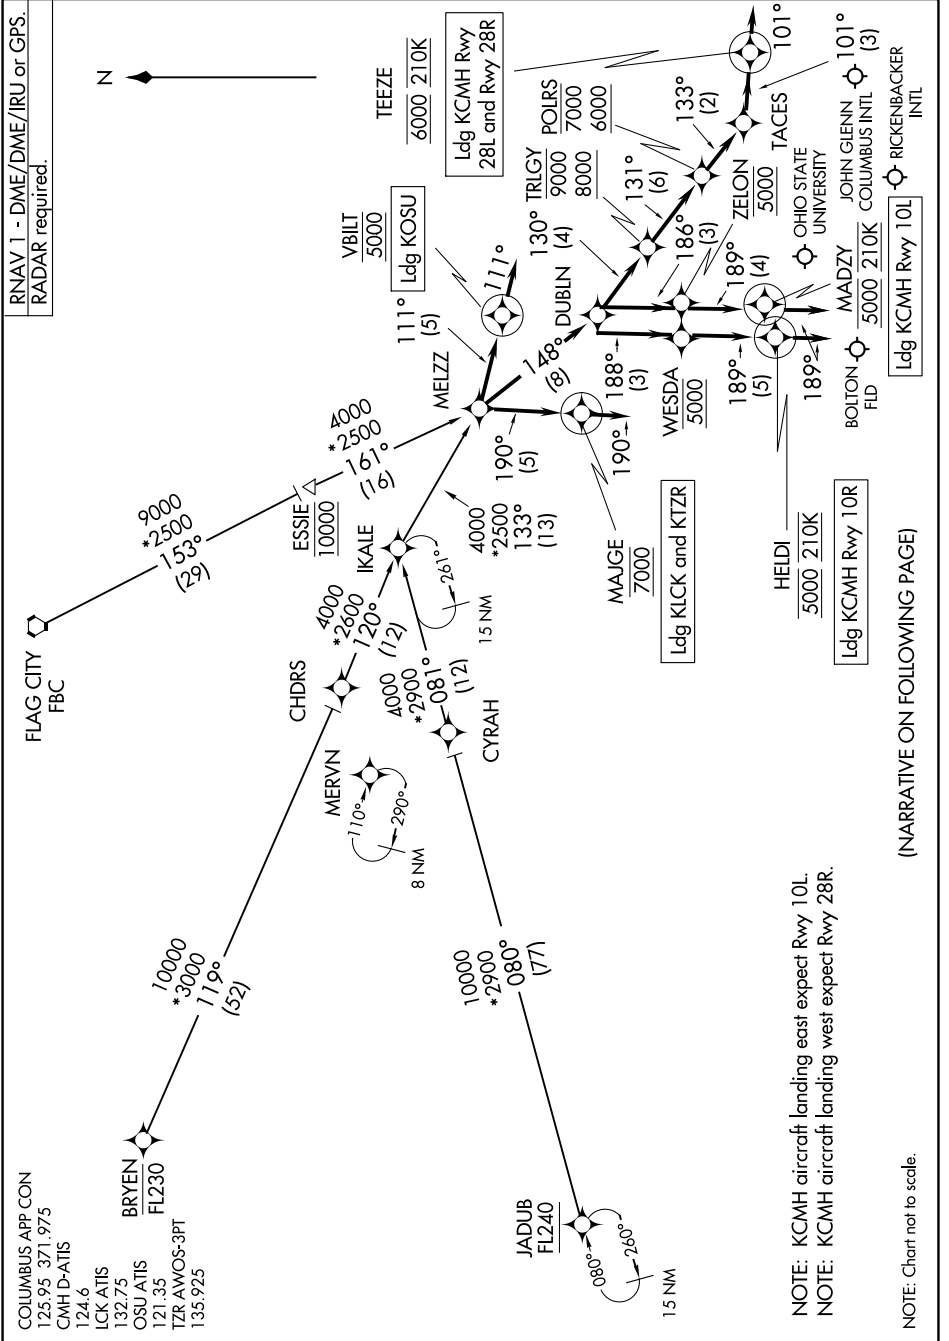

DUBLIN ONE ARRIVAL (RNAV)

COLUMBUS, OHIO

EC-2, 26 DEC 2024 to 23 JAN 2025

DUBLIN ONE ARRIVAL (RNAV)

COLUMBUS, OHIO

EC-2, 26 DEC 2024 to 23 JAN 2025