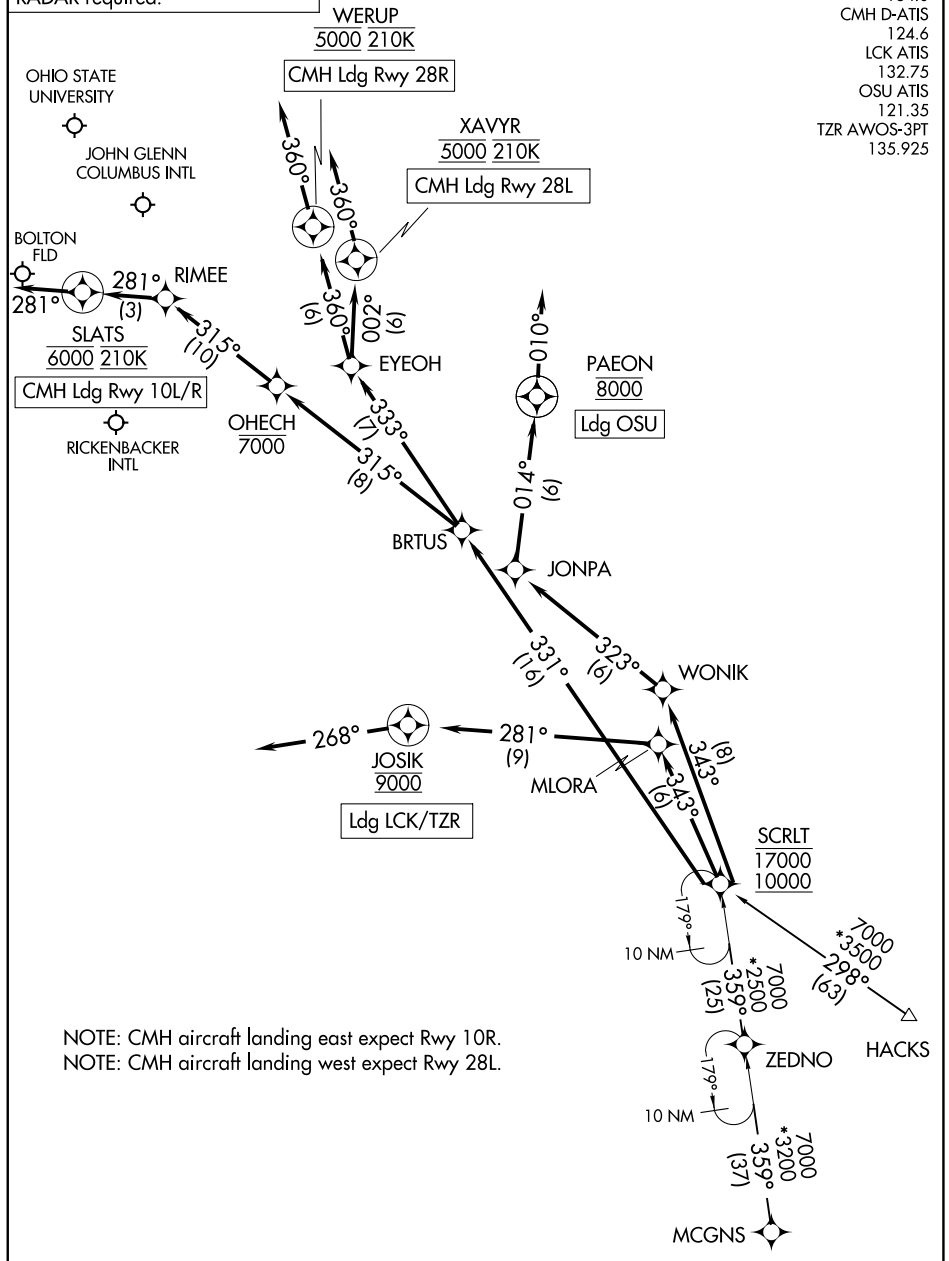

SCRLT TWO ARRIVAL (RNAV)

COLUMBUS, OHIO

RNAV 1 - DME/DME/IRU or GPS.
RADAR required.

COLUMBUS APP CON 134.0
 CMH D-ATIS 124.6
 LCK ATIS 132.75
 OSU ATIS 121.35
 TZR AWOS-3PT 135.925

EC-2, 26 DEC 2024 to 23 JAN 2025

EC-2, 26 DEC 2024 to 23 JAN 2025

(CONTINUED ON FOLLOWING PAGE)

NOTE: Chart not to scale.

SCRLT TWO ARRIVAL (RNAV)

COLUMBUS, OHIO